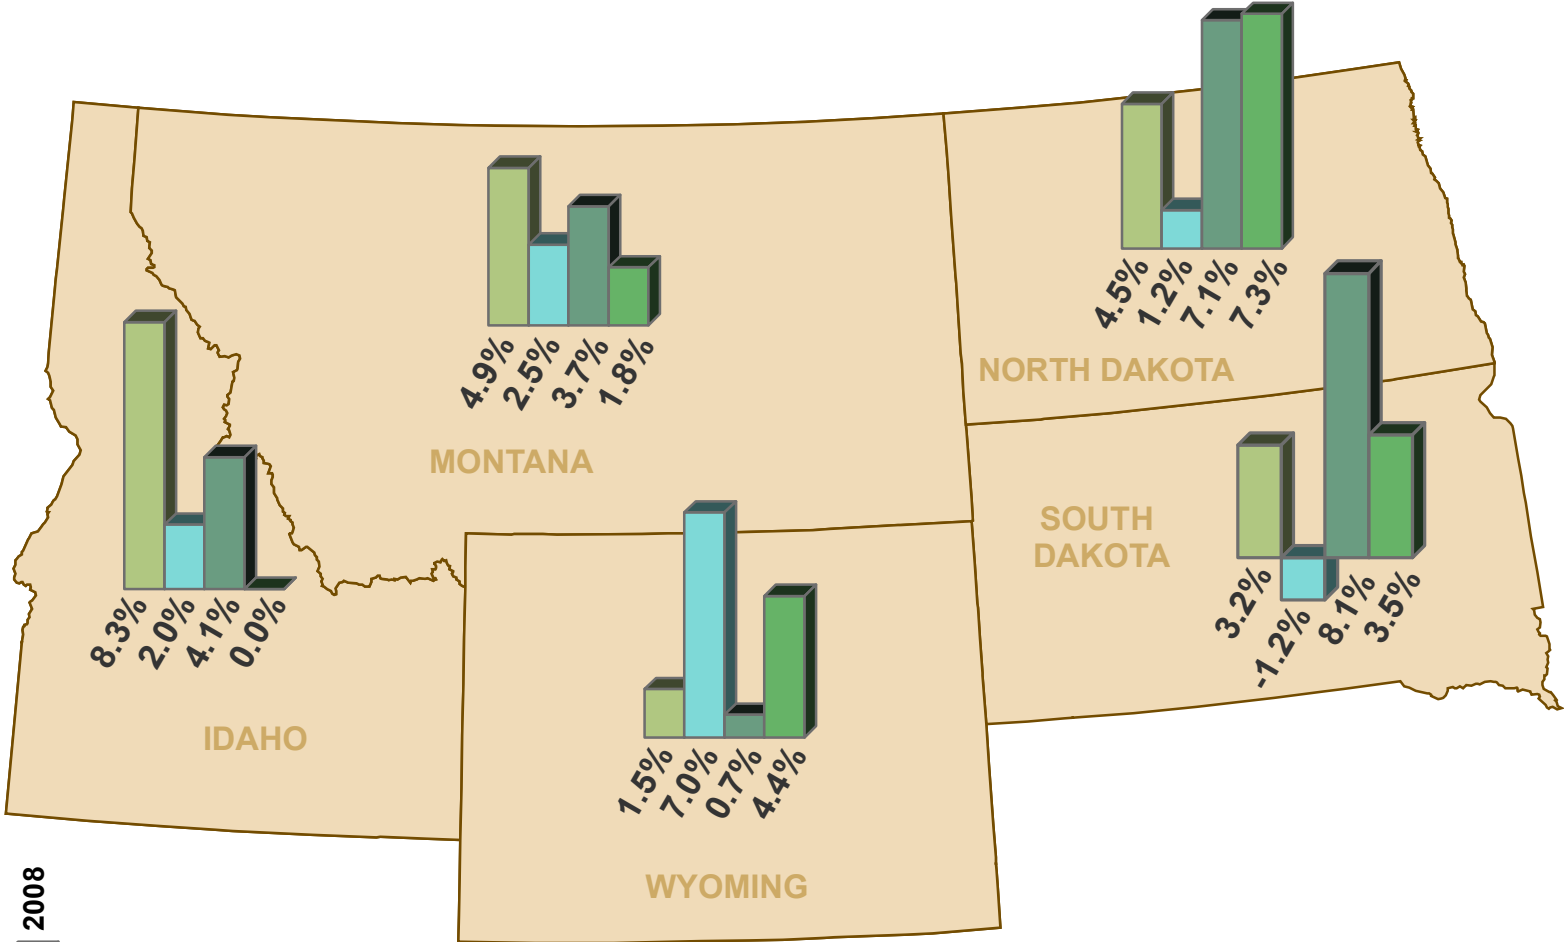

# Percent Change in Real GDP: 2005 - 2008

Compiled by:  
 Census & Economic Information Center  
 Montana Department of Commerce  
 301 S. Park Ave, Helena, MT 59601  
 406-841-2740, Email: ceic@mt.gov  
<http://ceic.mt.gov>