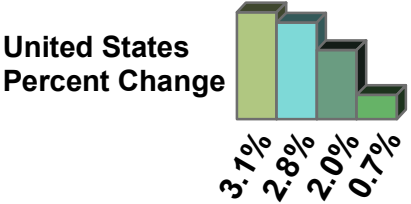

# Percent Change in Real GDP: 2005 - 2008

Compiled by:  
 Census & Economic Information Center  
 Montana Department of Commerce  
 301 S. Park Ave, Helena, MT 59601  
 406-841-2740, Email: ceic@mt.gov  
<http://ceic.mt.gov>