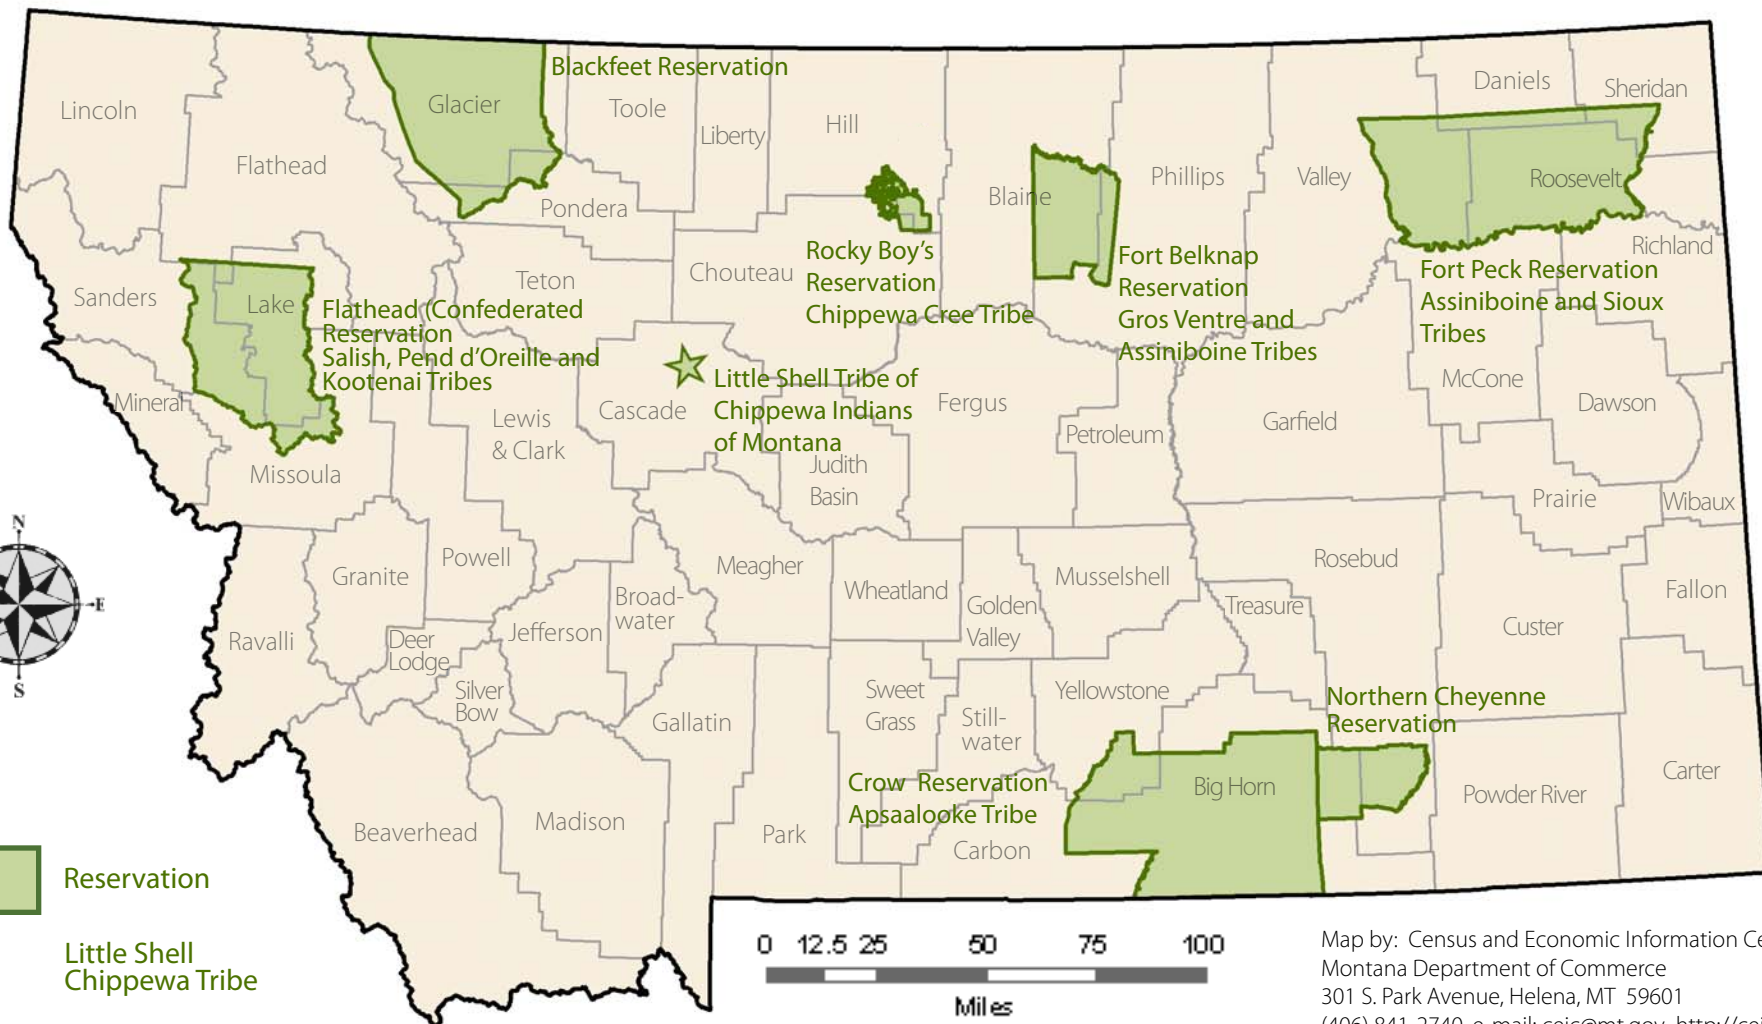

Reservations and Associated Tribes of Montana

Reservation

Little Shell Chippewa Tribe

Map by: Census and Economic Information Center
 Montana Department of Commerce
 301 S. Park Avenue, Helena, MT 59601
 (406) 841-2740, e-mail: ceic@mt.gov <http://ceic.mt.gov>
 March 2009 Reservations_Tribes_Co.ai