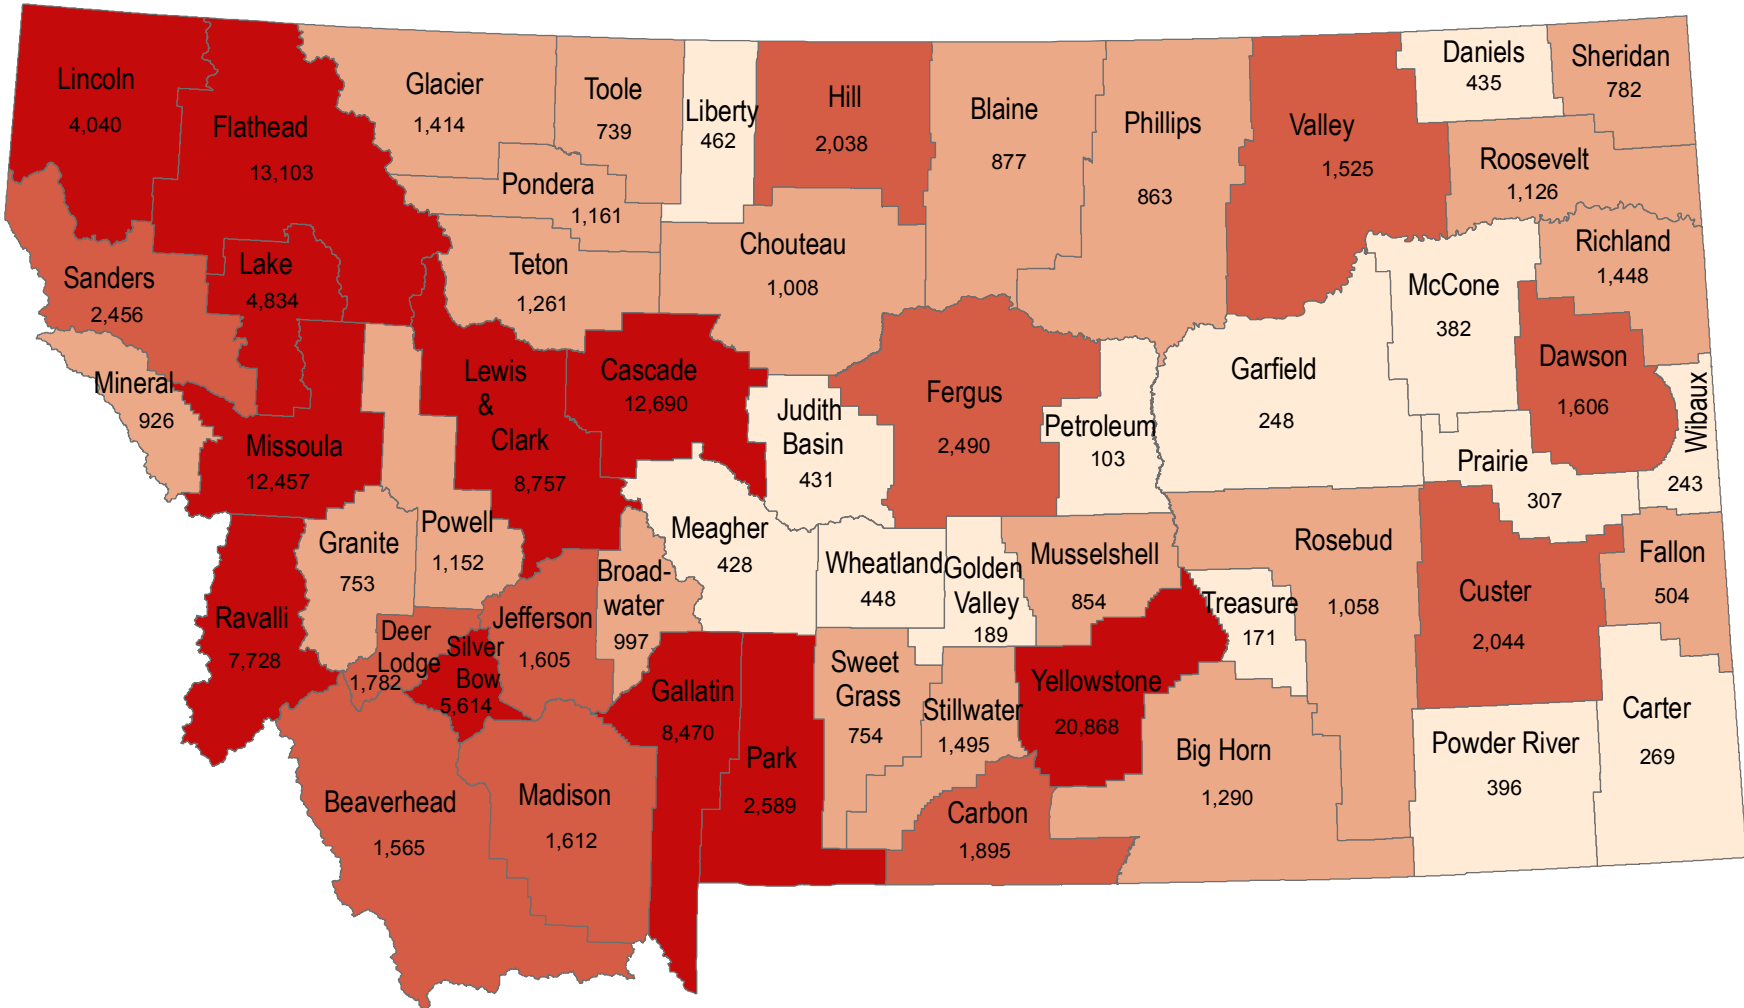

Montana Population 65 Years and Older

Census 2010

People 65 and Over

Montana Population Aged 65 and Older: 146,742
 U.S. Population Aged 65 and Older: 40,267,984

Source: U.S. Census Bureau, Census 2010 Summary File 1 tables P12, P13, and PCT12