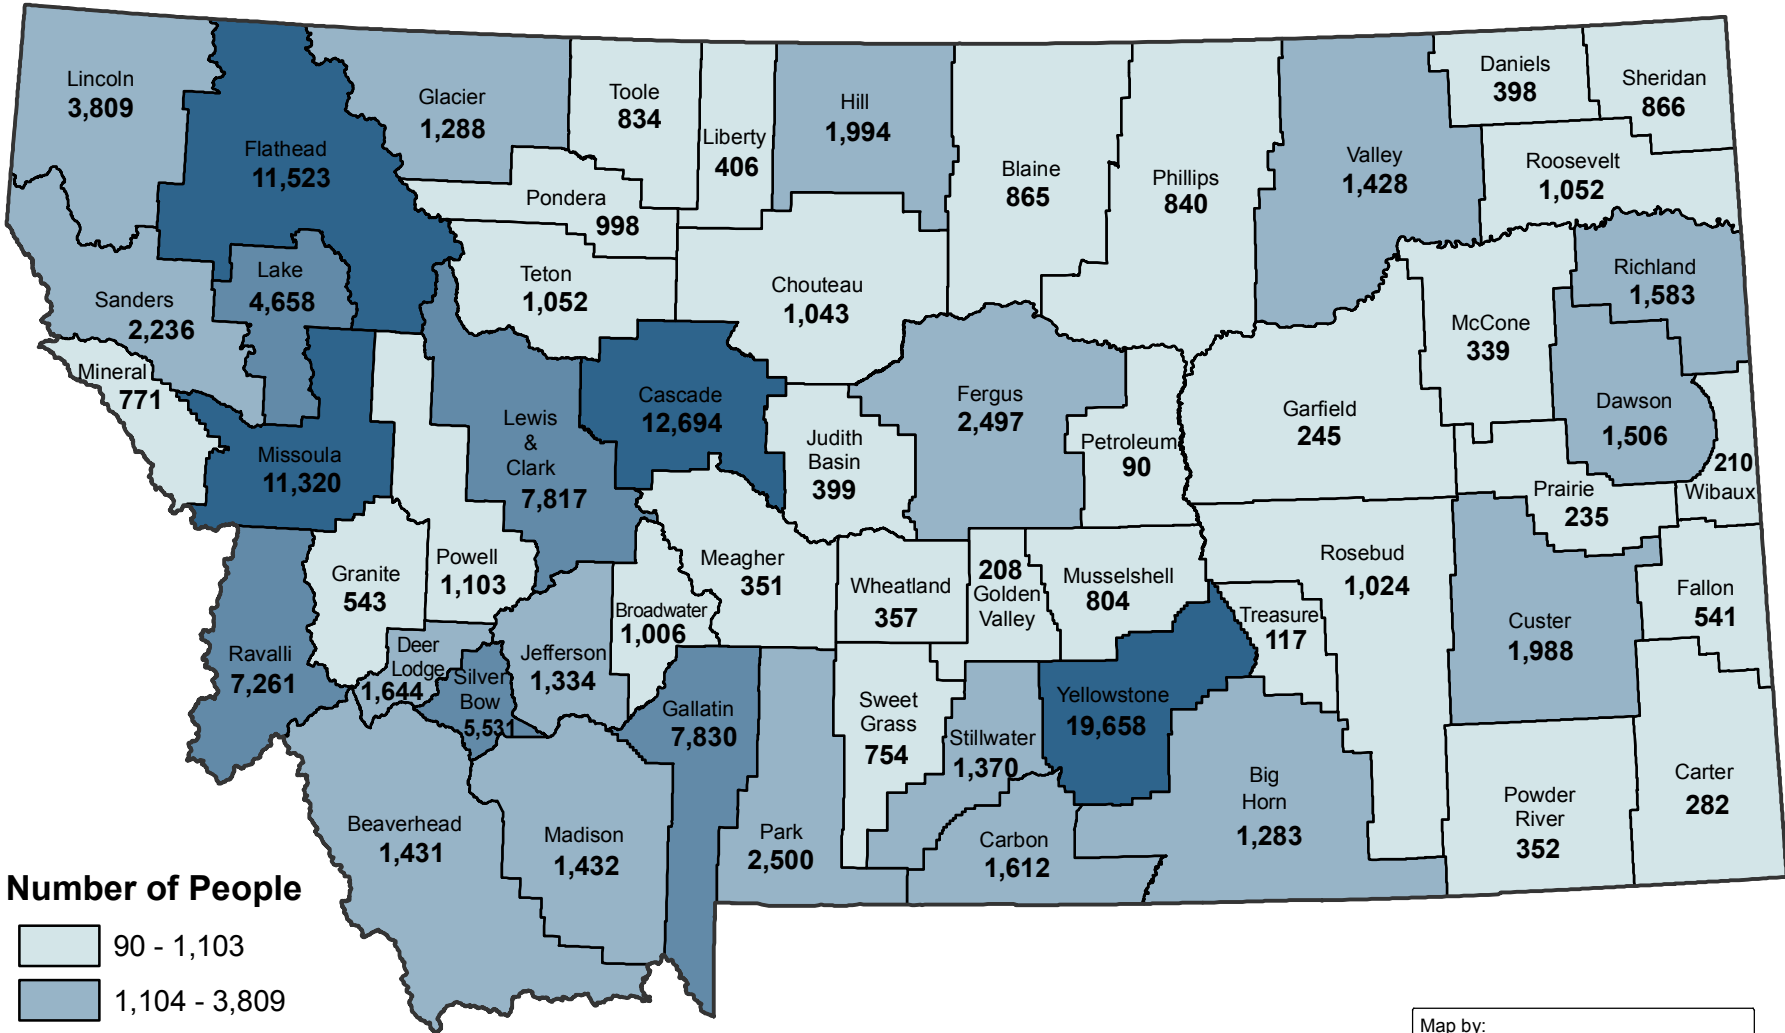

Population Aged 65 and Older by County Montana - 2008 Estimates

Montana's Population Aged 65 and Older: 137,312

Map by:
 Census & Economic Information Center
 Montana Department of Commerce
 301 S. Park Ave, Helena MT 59601
 406-841-2740 email: ceic@mt.gov
<http://ceic.mt.gov>