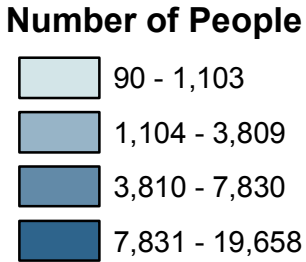

Population Aged 65 and Older by County Montana - 2008 Estimates

Montana's Population Aged 65 and Older: 137,312

Map by:
 Census & Economic Information Center
 Montana Department of Commerce
 301 S. Park Ave, Helena MT 59601
 406-841-2740 email: ceic@mt.gov
<http://ceic.mt.gov>