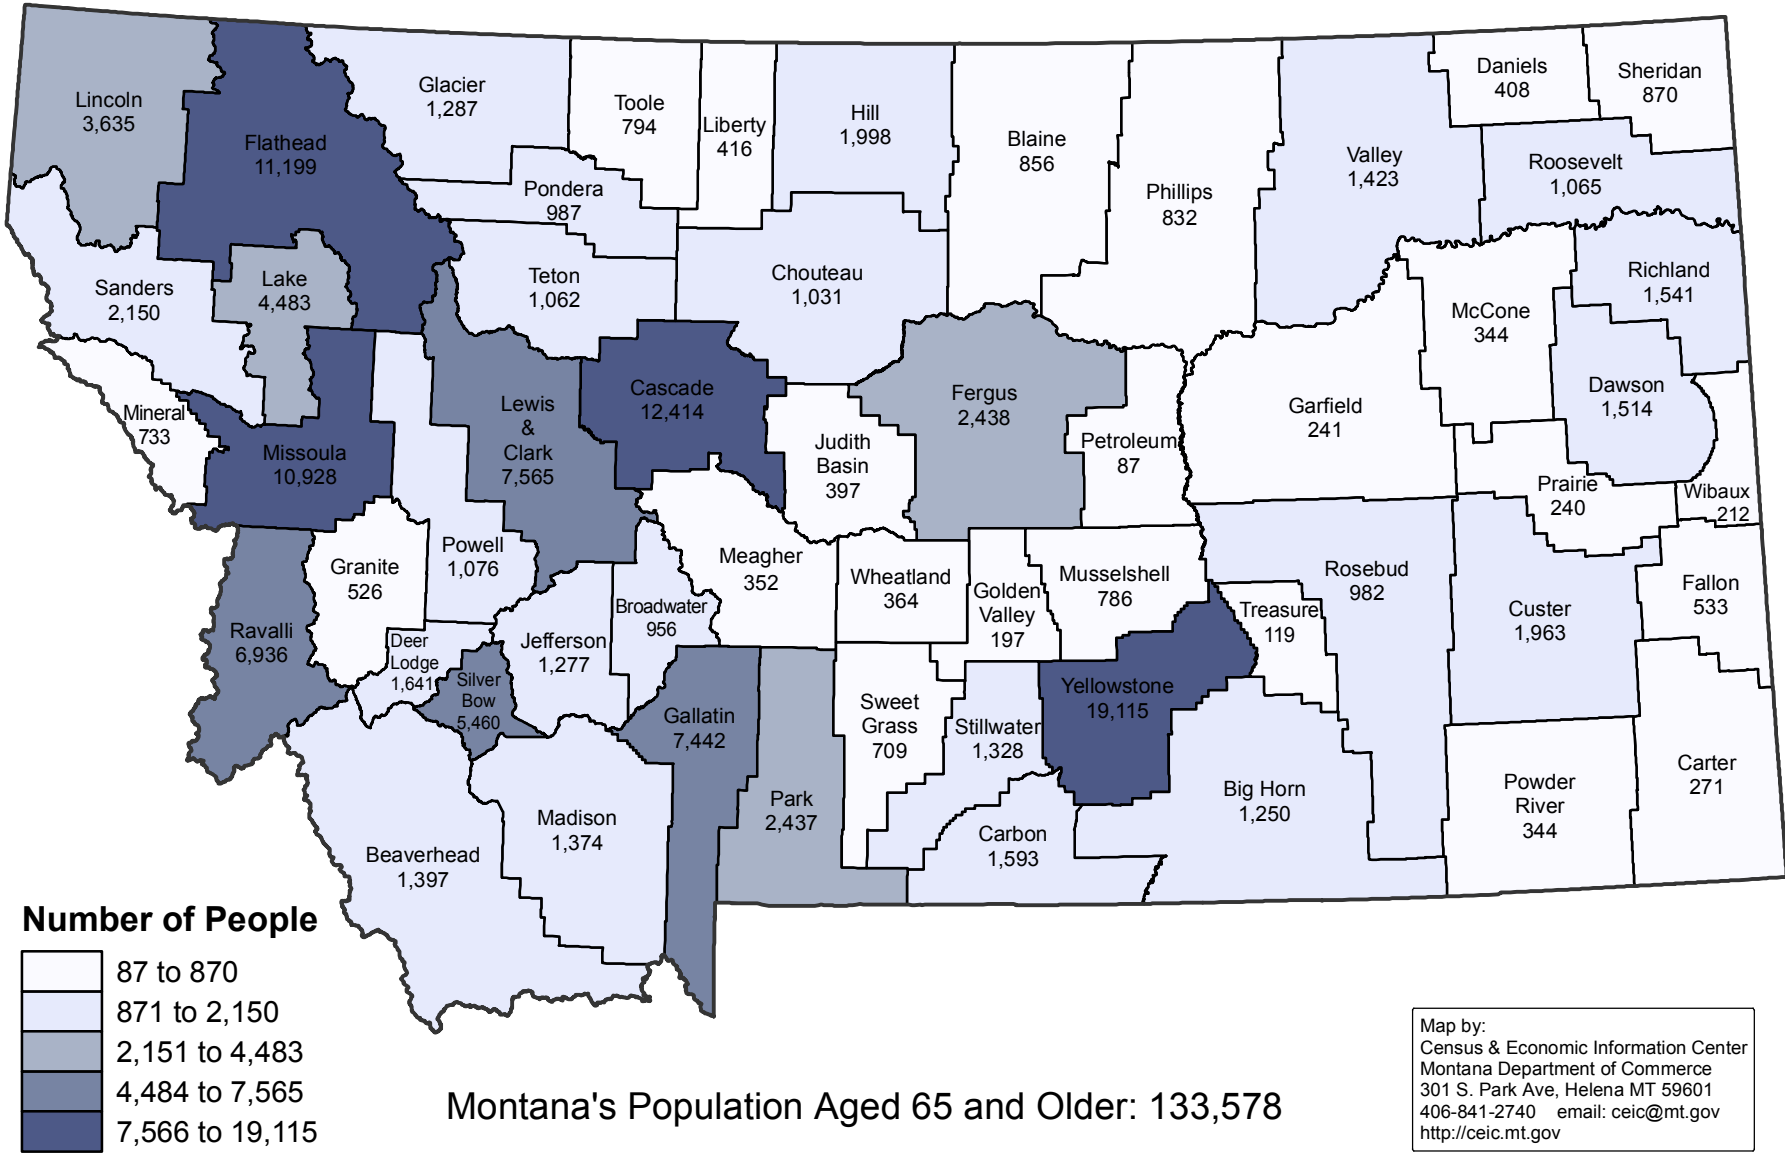

# Population Aged 65 and Older by County Montana - 2007 Estimates

Map by:  
 Census & Economic Information Center  
 Montana Department of Commerce  
 301 S. Park Ave, Helena MT 59601  
 406-841-2740 email: ceic@mt.gov  
<http://ceic.mt.gov>

Source: U.S. Census Bureau, Population Estimates Division, Released August 7, 2008.