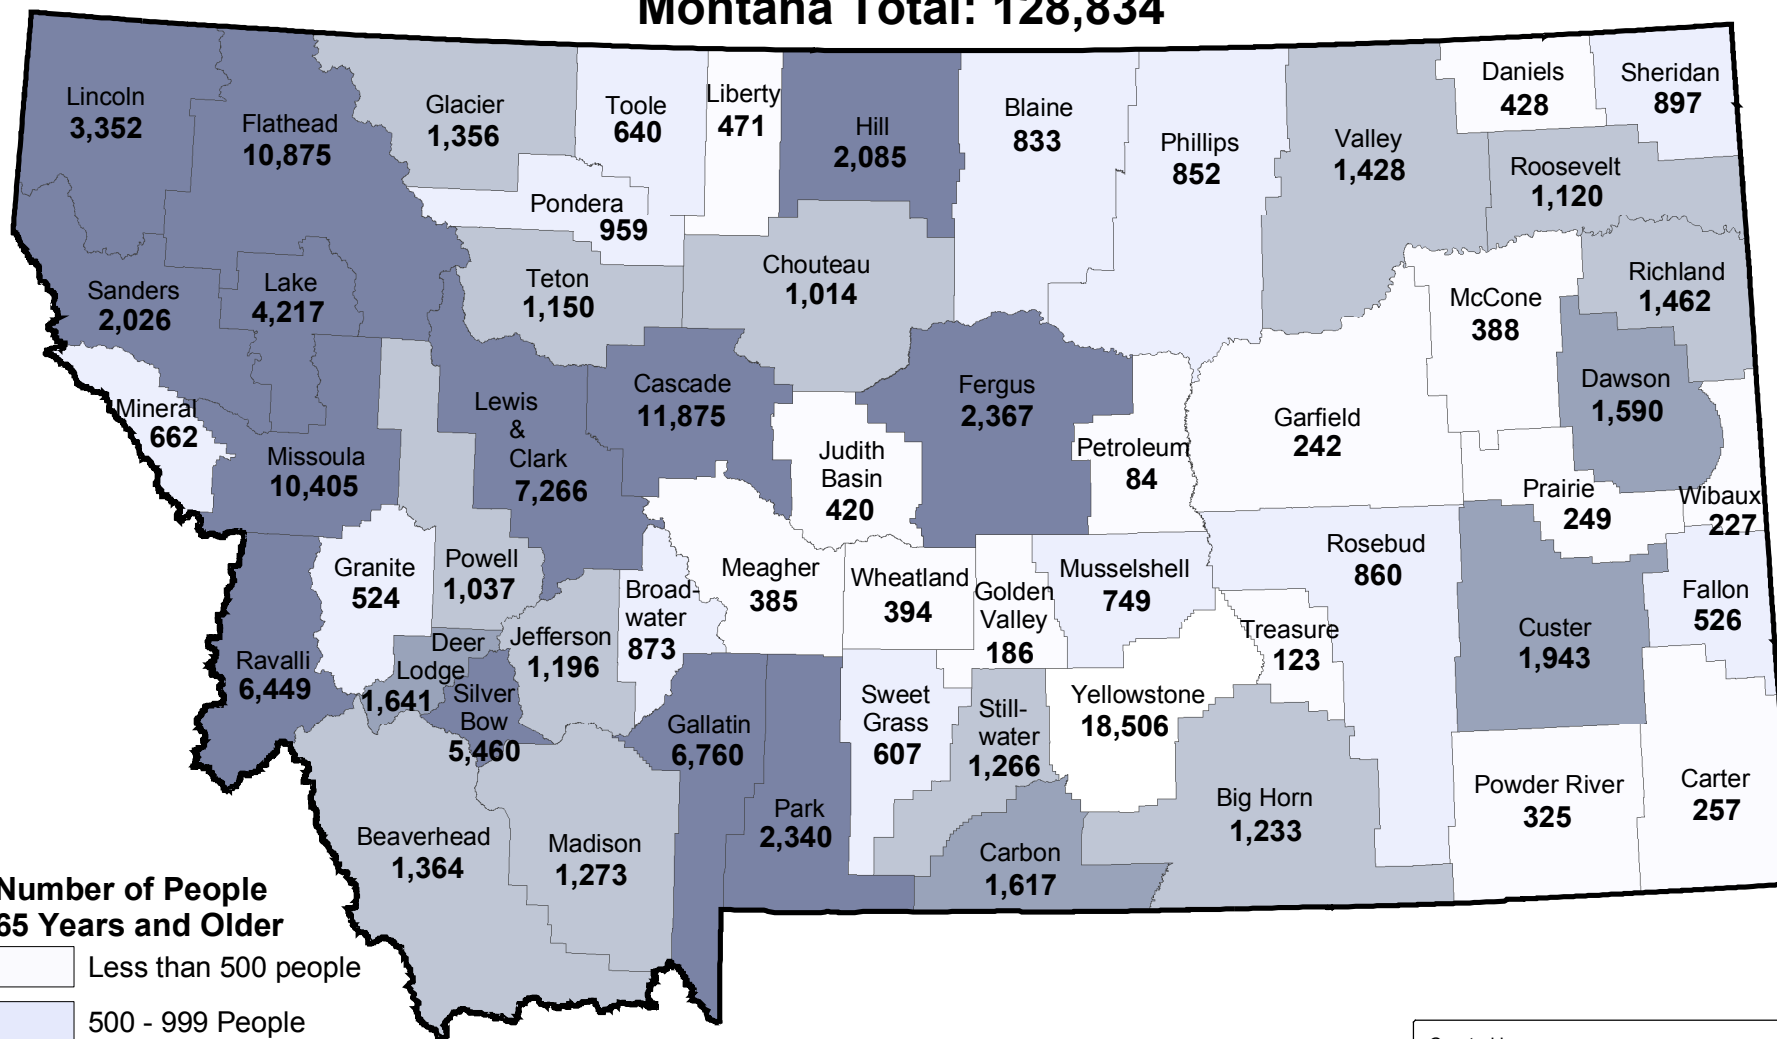

2005 POPULATION ESTIMATES: MONTANA

Number of People Age 65 Years and Over

Montana Total: 128,834

Number of People 65 Years and Older

- Less than 500 people
- 500 - 999 People
- 1000 - 1999 People
- 1500 - 1999 People
- 2000 or More People

50 25 0 50 100

Scale of Miles

Created by:
 Census and Economic Information Center
 Montana Department of Commerce
 301 S. Park Ave, Helena MT 59620-0505
 Phone: 406.841.2740, Email: ceic@mt.gov
 Internet: <http://ceic.mt.gov>