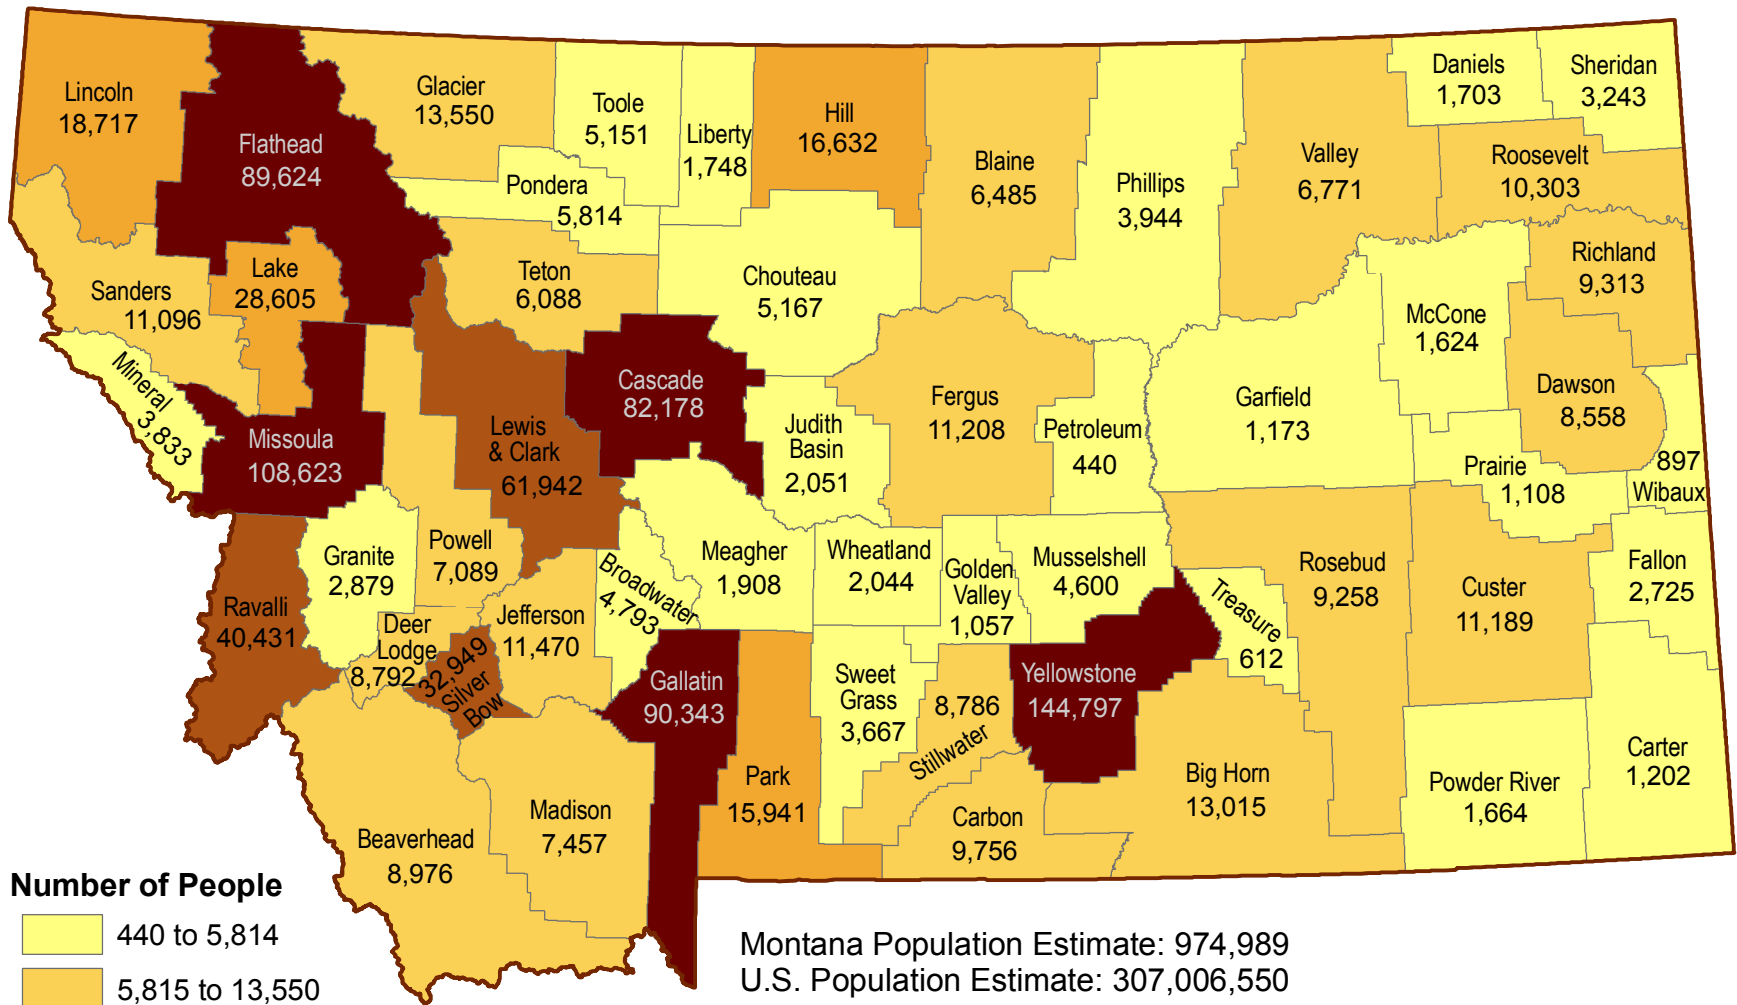

Montana County Population Estimates - July 1, 2009

Montana Population Estimate: 974,989
 U.S. Population Estimate: 307,006,550

Map by:
 Census & Economic Information Center
 Montana Department of Commerce
 301 S. Park Ave, Helena, MT 59601
 406-841-2740 email:ceic@mt.gov
<http://ceic.mt.gov>

Source: Population Division, U.S. Census Bureau, April 1, 2000 to July 1, 2009 (CO-EST2009-01-30), Released, March 2010