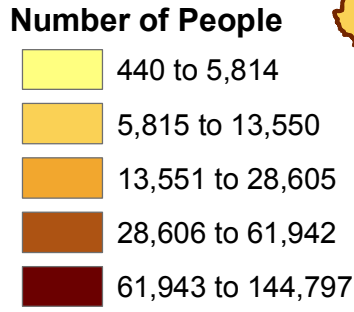

Montana County Population Estimates - July 1, 2009

Montana Population Estimate: 974,989
 U.S. Population Estimate: 307,006,550

Map by:
 Census & Economic Information Center
 Montana Department of Commerce
 301 S. Park Ave, Helena, MT 59601
 406-841-2740 email:ceic@mt.gov
<http://ceic.mt.gov>

Source: Population Division, U.S. Census Bureau, April 1, 2000 to July 1, 2009 (CO-EST2009-01-30), Released, March 2010