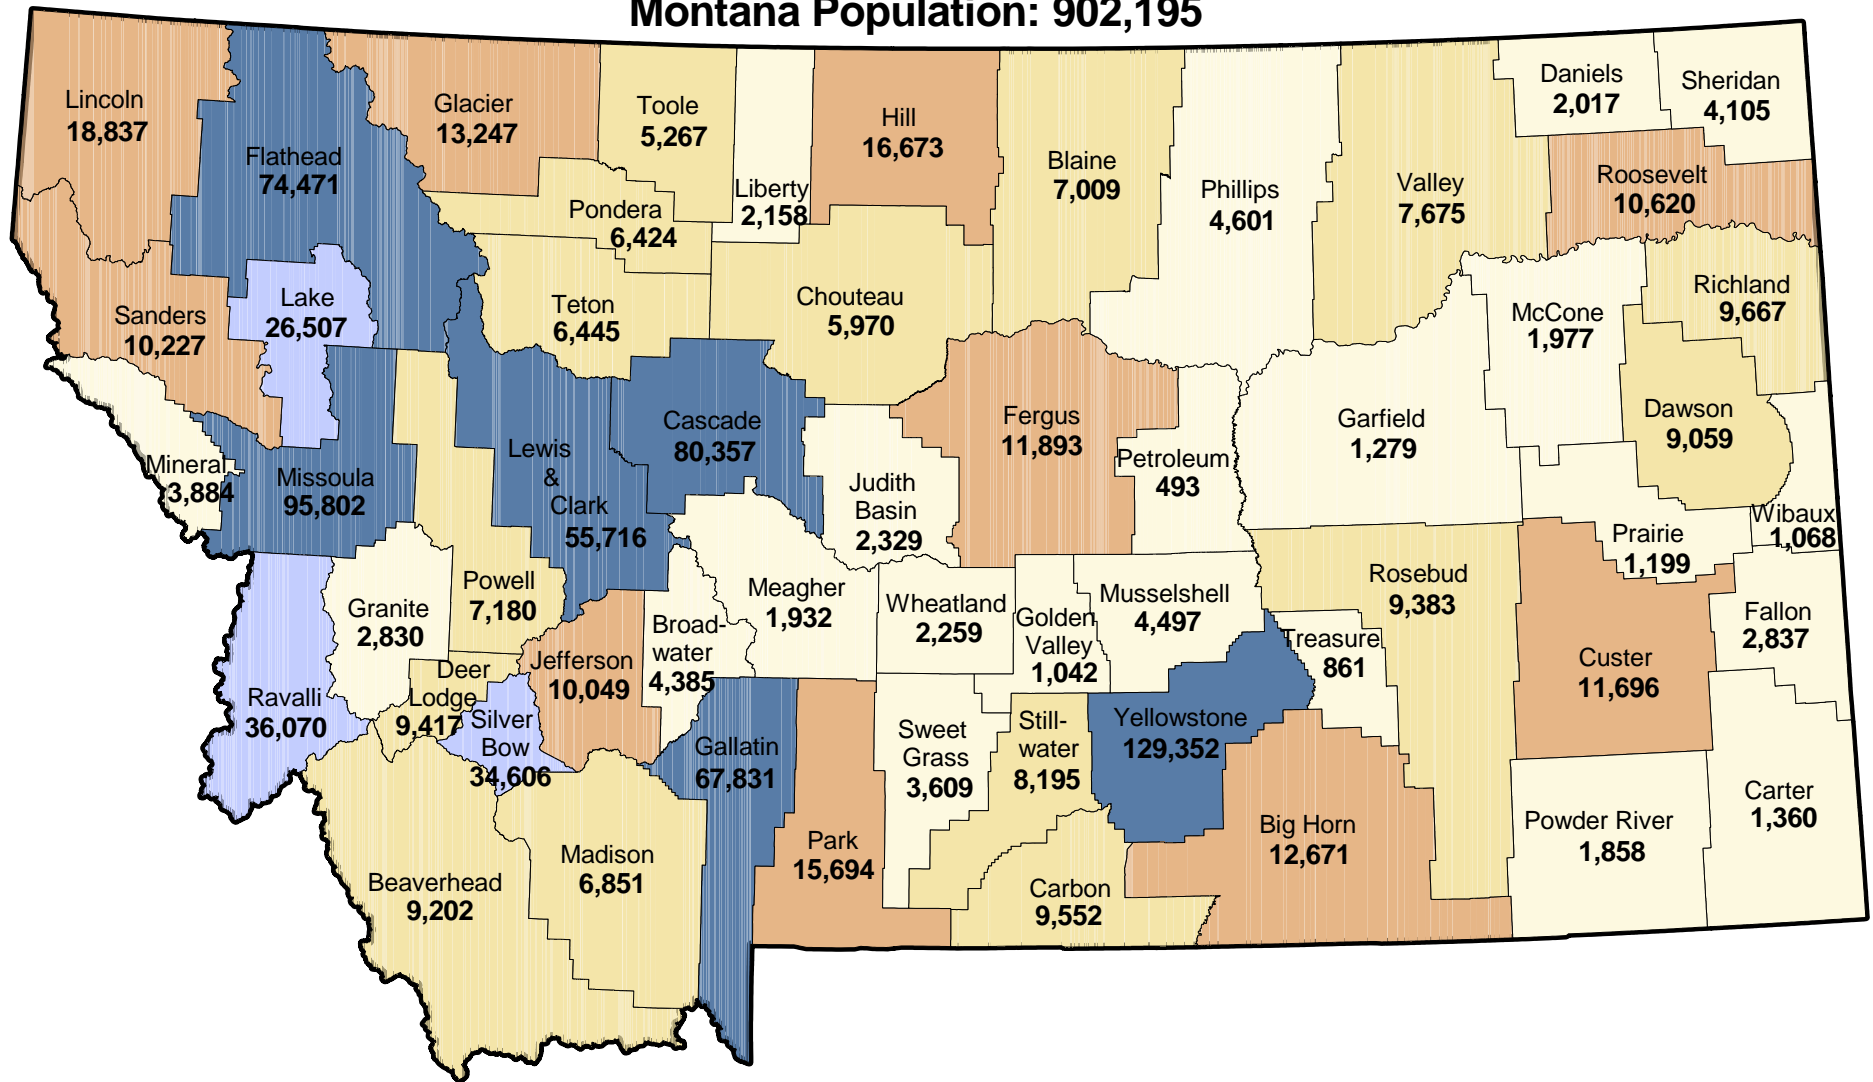

# CENSUS 2000: MONTANA

## Total Population by County

Montana Population: 902,195

Number of People per County

Created by:  
Census & Economic Information Center  
Montana Department of Commerce  
301 S. Park Ave, Helena, MT 59620-0505