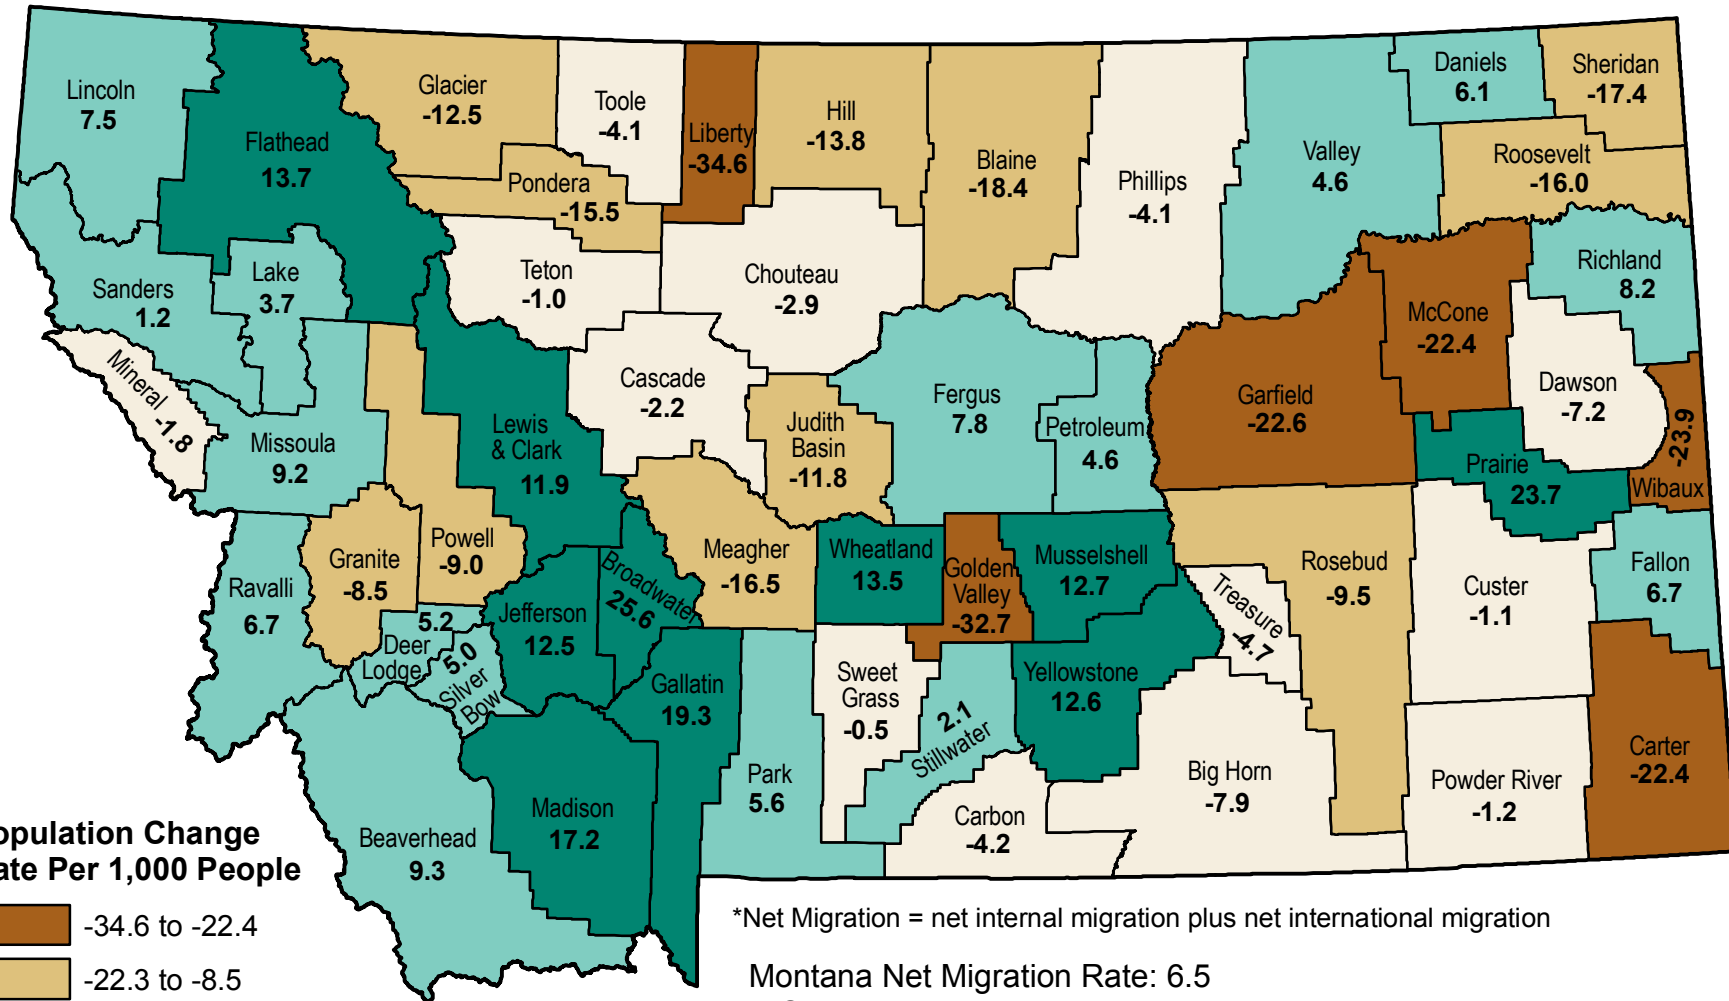

Montana County Population Change Rate of Net Migration Between 2007 and 2008 Estimates*

*Net Migration = net internal migration plus net international migration

Montana Net Migration Rate: 6.5
U.S. Net Migration Rate: 2.9