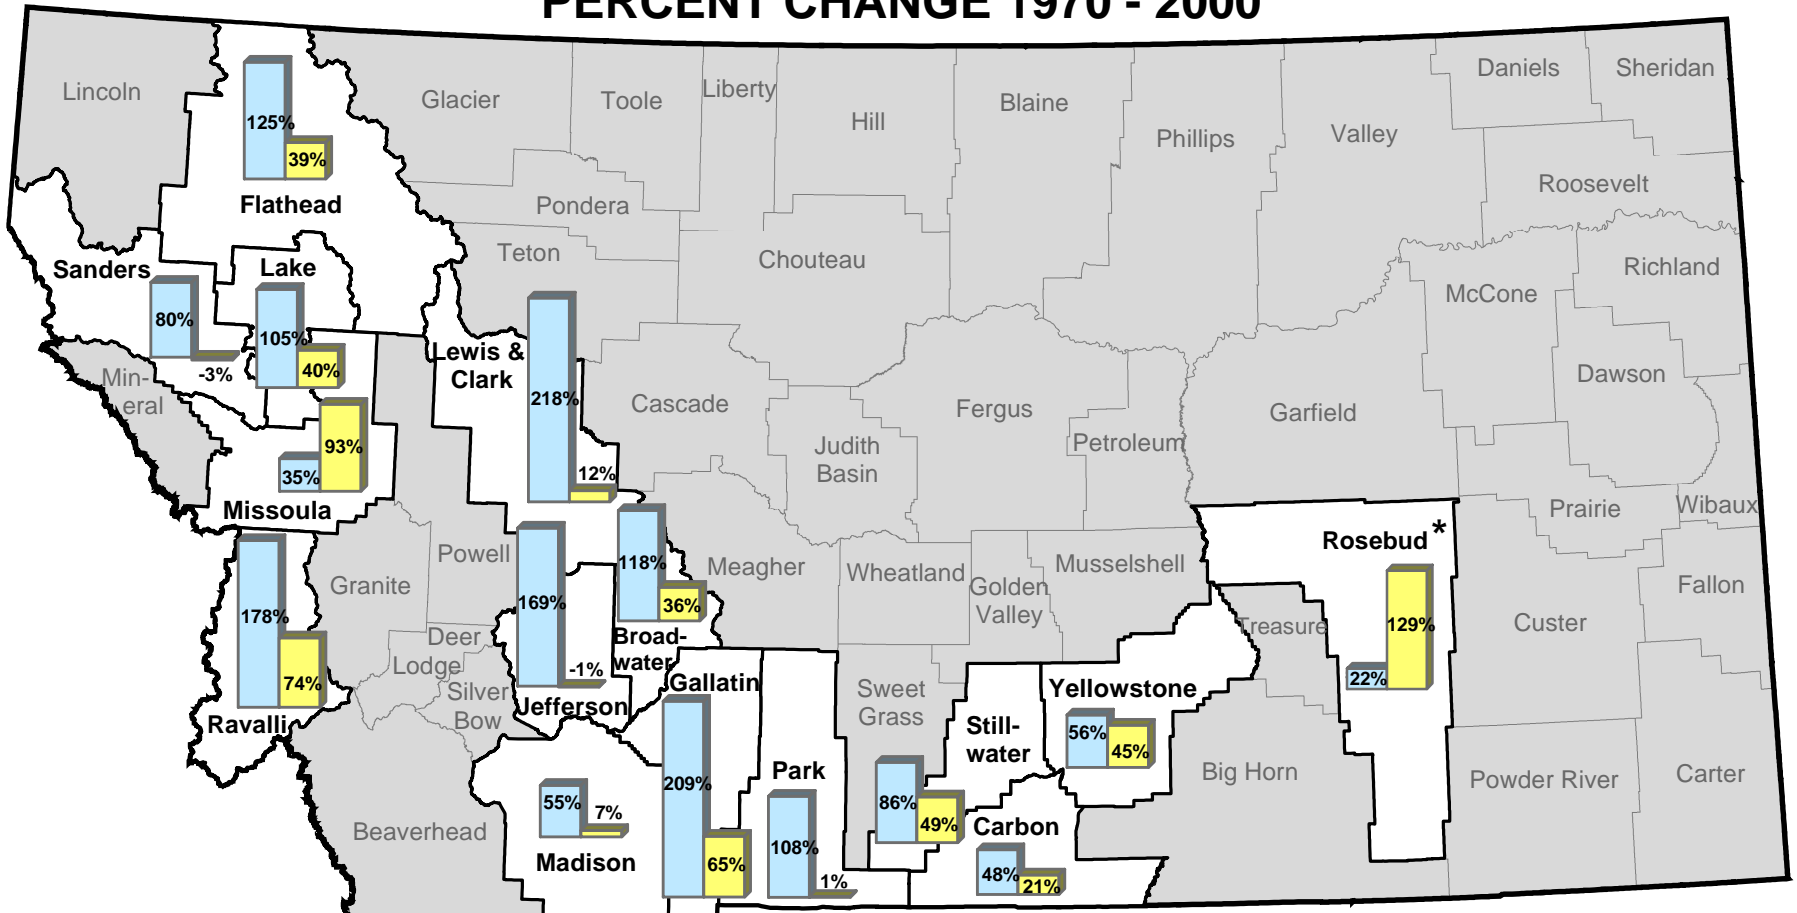

MONTANA COUNTIES WITH HIGH POPULATION GROWTH INCORPORATED VERSUS UNINCORPORATED AREAS PERCENT CHANGE 1970 - 2000

LEGEND EXPLANATION

Gallatin

The Percent of Change in the Unincorporated Population from 1970 - 2000 is shown in light blue. In this example, the number of people living in Unincorporated areas of the county grew by 209% in that 30 year window.

The Percent of Change in the Incorporated Population from 1970 - 2000 is shown in yellow. In this example, the number of people living in Incorporated areas of the county grew by 65% in that 30 year window.

* NOTE: The city of Colstrip (population 2,346 in Census 2000) in Rosebud County, became Incorporated in 1998.

50 25 0 50 100

Scale of Miles

Created by:
Census & Economic Information Center
Montana Department of Commerce
301 S. Park Ave, Helena MT 59620-0505