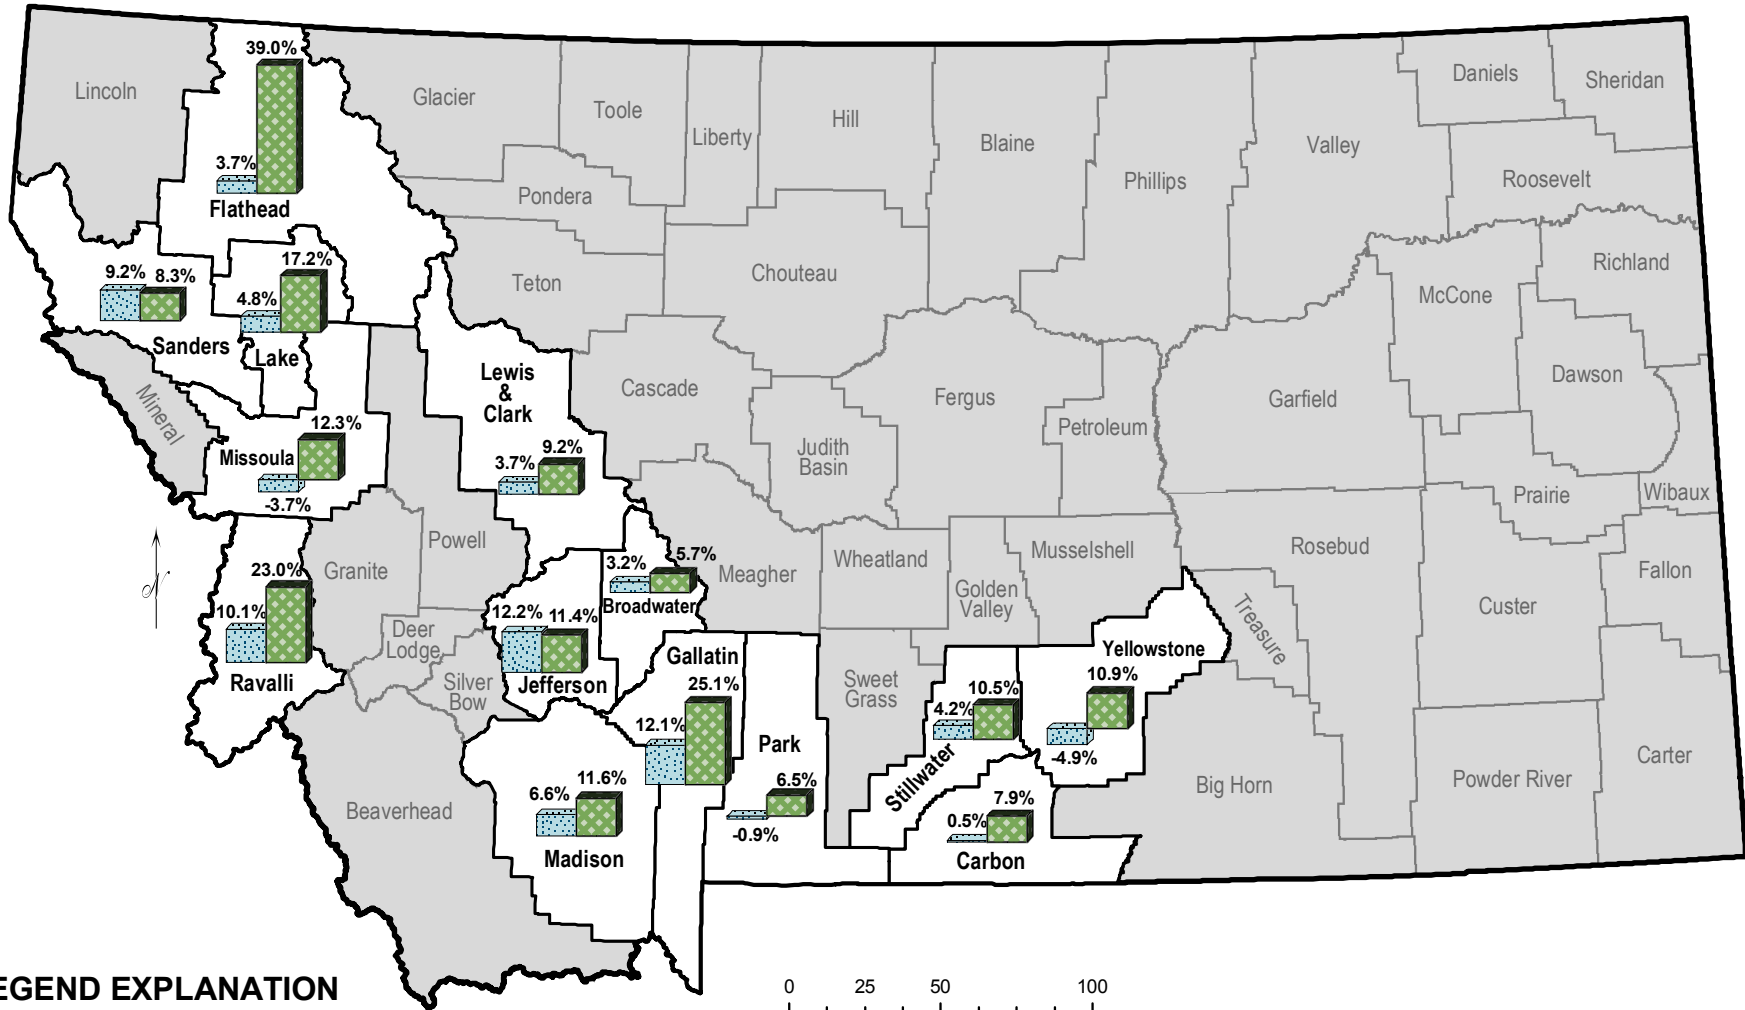

Montana Counties with High Population Growth Incorporated Versus Unincorporated Areas Population Percent Change 2000 - 2006

LEGEND EXPLANATION

The Percent of Change in the Unincorporated Population from 2000 - 2006 is shown in light blue dots. In this example, the number of people living in Unincorporated areas of the county grew by 9% in that 6 year window.

The Percent of Change in the Incorporated Population from 2000 - 2006 is shown in green check. In this example, the number of people living in Incorporated areas of the county grew by 20% in that 6 year window.