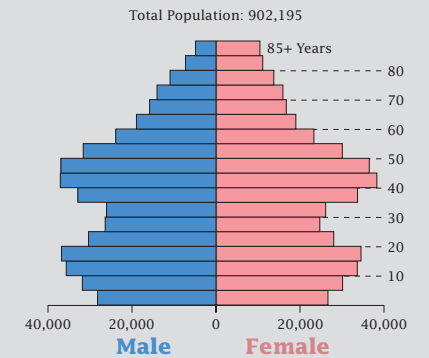

Census 2000: Montana Profile

Population Density by Census Tract

State Race* Breakdown

Hispanic or Latino (of any race) makes up **2.0%** of the state population.

Population by Sex and Age

Housing Tenure

Population Per Square Mile by Census Tract

U.S. CENSUS BUREAU

Helping You Make Informed Decisions • 1902-2002