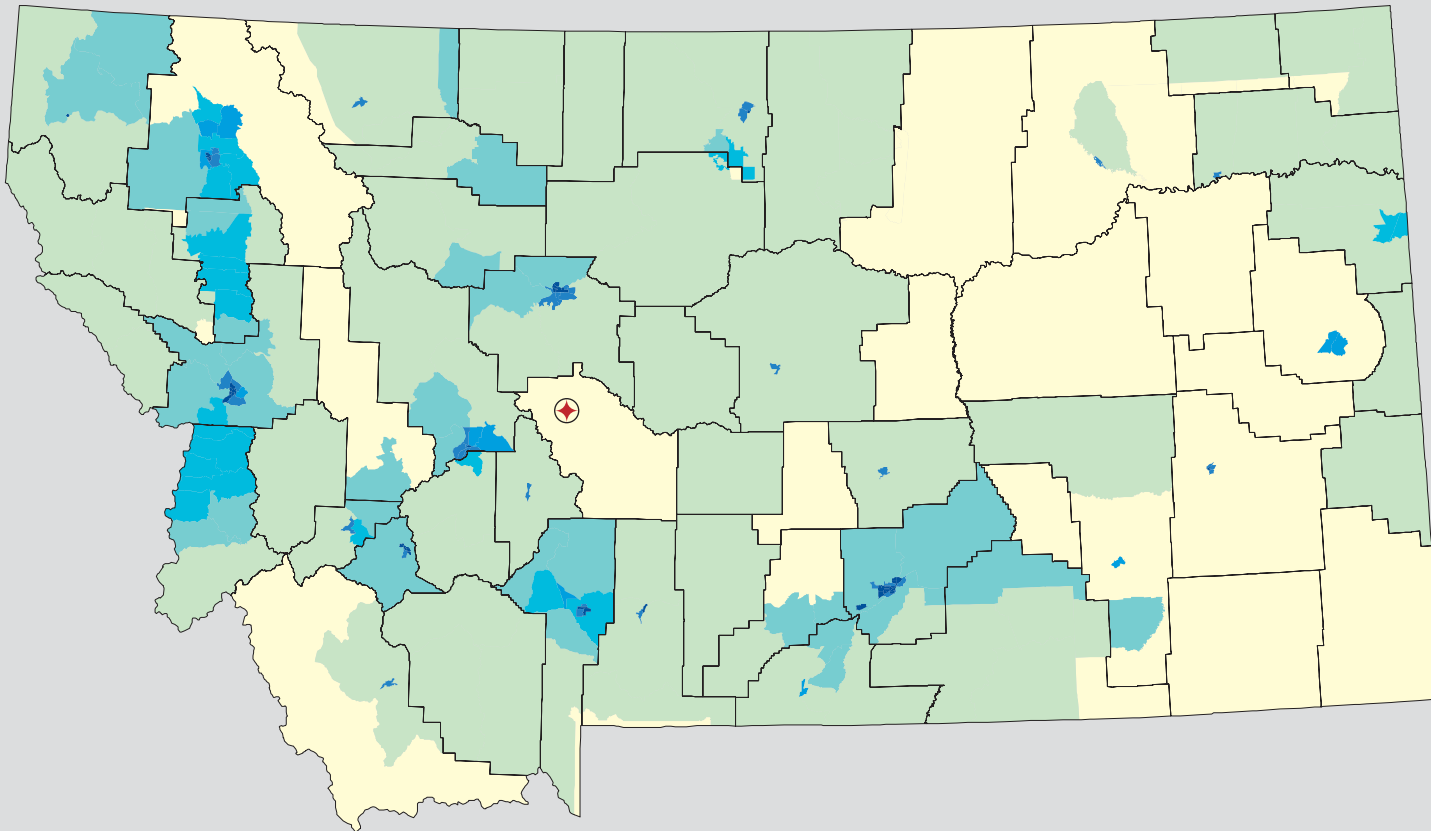

Census 2000: Montana Profile

Population Density by Census Tract

State Race* Breakdown

Hispanic or Latino (of any race) makes up **2.0%** of the state population.

Population by Sex and Age

Housing Tenure

Population Per Square Mile by Census Tract

U.S. CENSUS BUREAU

Helping You Make Informed Decisions • 1902-2002