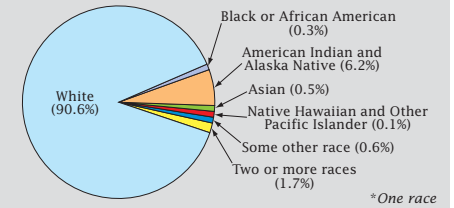

Census 2000: Montana Profile

Population Density by Census Tract

State Race* Breakdown

Hispanic or Latino (of any race) makes up **2.0%** of the state population.

Population by Sex and Age

Housing Tenure

Population Per Square Mile by Census Tract