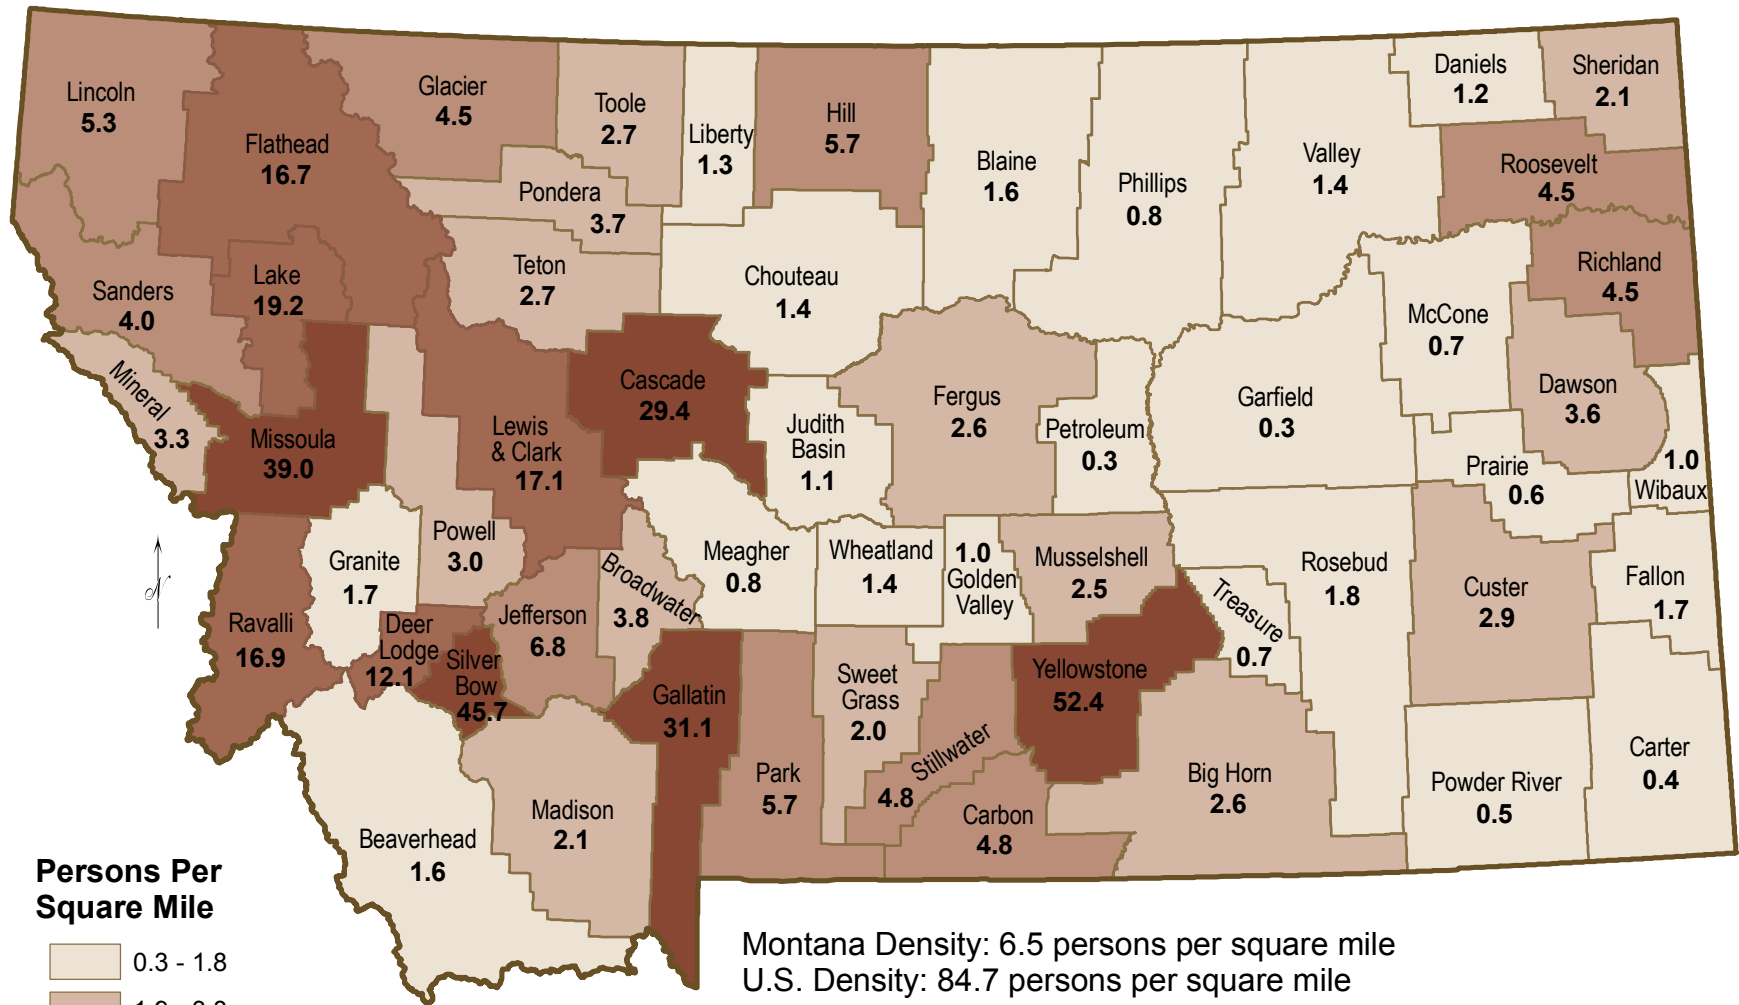

# Montana Population Density by County - 2006

Montana Density: 6.5 persons per square mile  
 U.S. Density: 84.7 persons per square mile

Created by:  
 Census & Economic Information Center  
 Montana Department of Commerce  
 301 S. Park Ave, Helena, MT 59620-0505  
 406-841-2740 email:ceic@mt.gov  
<http://ceic.mt.gov>

Source: Population Division, U.S. Census Bureau, Table 1: Annual Estimates of the Population for Counties of Montana: April 1, 2000 to July 1, 2006 (CO-EST2006-01-30), Released, March 20, 2007