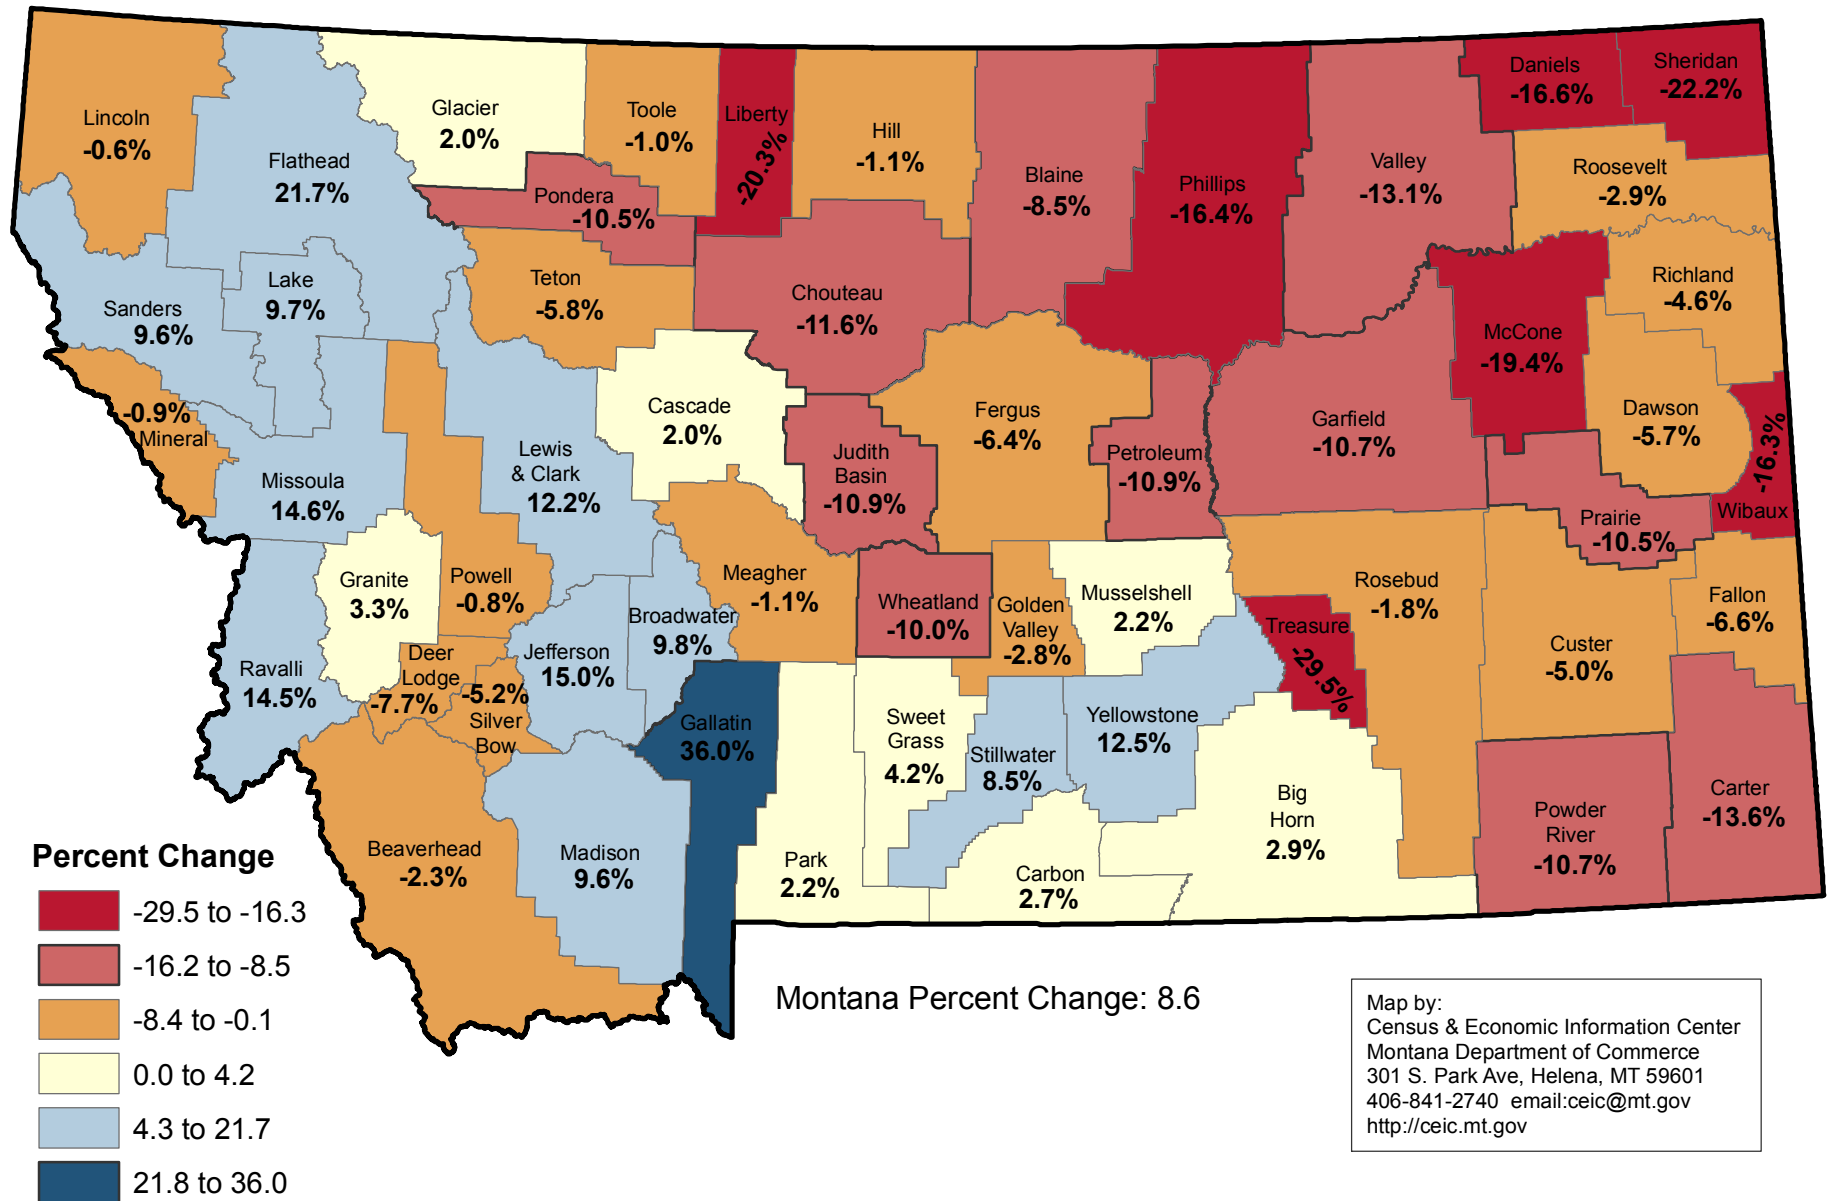

Montana County Population Change Percent Change Between 1999 and 2009 Census Estimates

Source: Population Division, U.S. Census Bureau, Table CO-EST2001-12-30: April 1, 1990 to April 1, 2000, Release Date: April 17, 2002; Table CO-EST2009-02-30: 2000 to July 1, 2009, Release Date: March 2010.