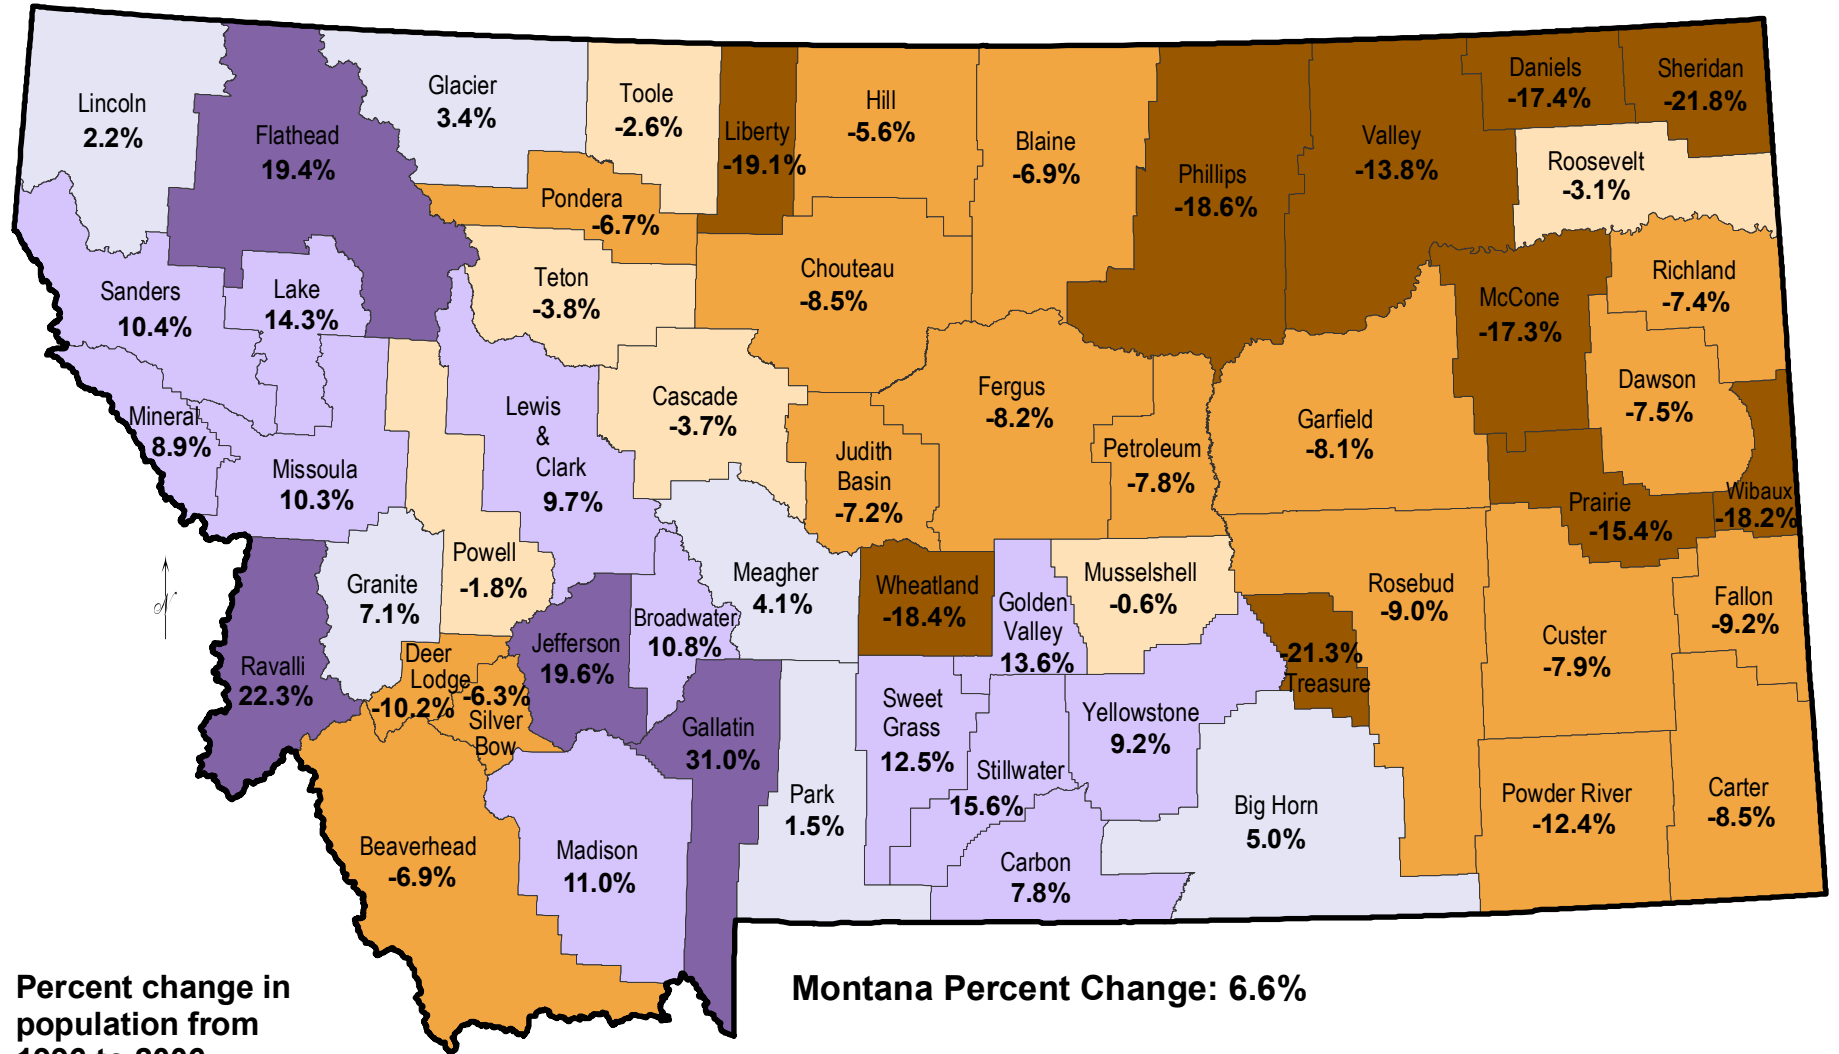

Montana County Population Percent Change 1996-2006

Percent change in population from 1996 to 2006

Montana Percent Change: 6.6%

Map by: Census & Economic Information Center
Montana Department of Commerce
301 S. Park Ave, Helena, MT 59620-0505,
406-841-2740 ceic@mt.gov http://ceic.mt.gov

May 2007 - county_pop_10yr_growth96-06.mxd