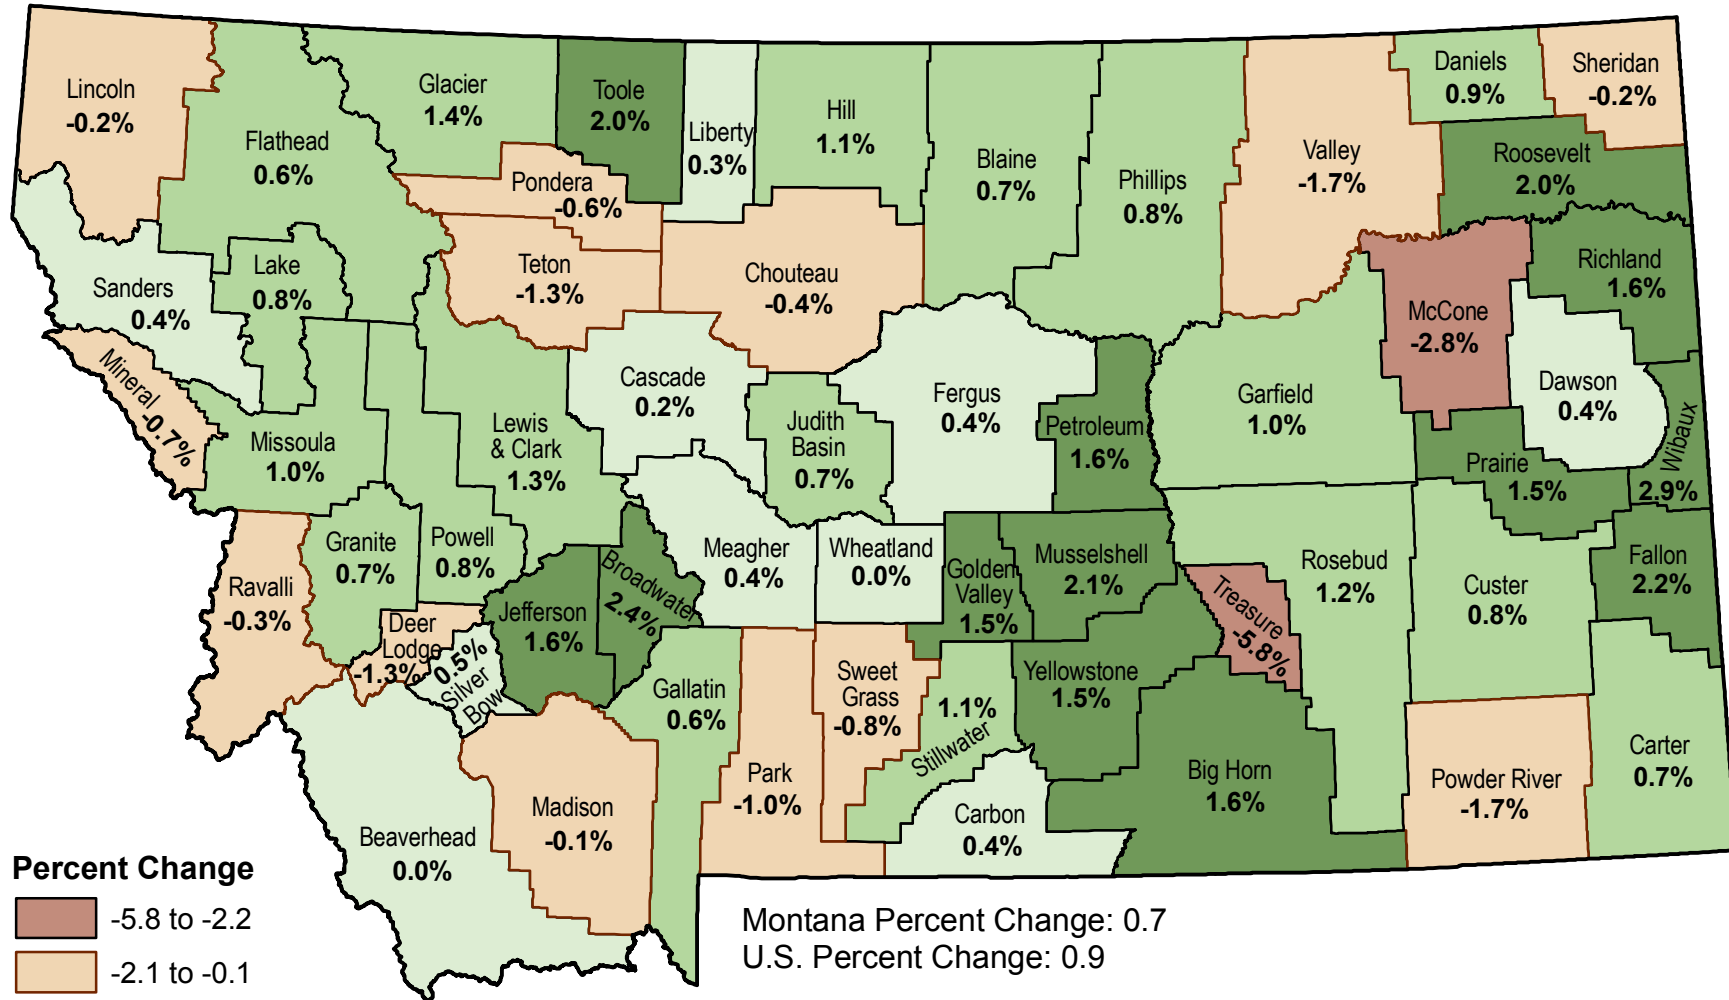

Montana County Population Change Percent Change Between 2008 and 2009 Estimates

Map by:
 Census & Economic Information Center
 Montana Department of Commerce
 301 S. Park Ave, Helena, MT 59601
 406-841-2740 email:ceic@mt.gov
<http://ceic.mt.gov>

Source: Population Division, U.S. Census Bureau, CO-EST2009-03-30, Released, March 2010