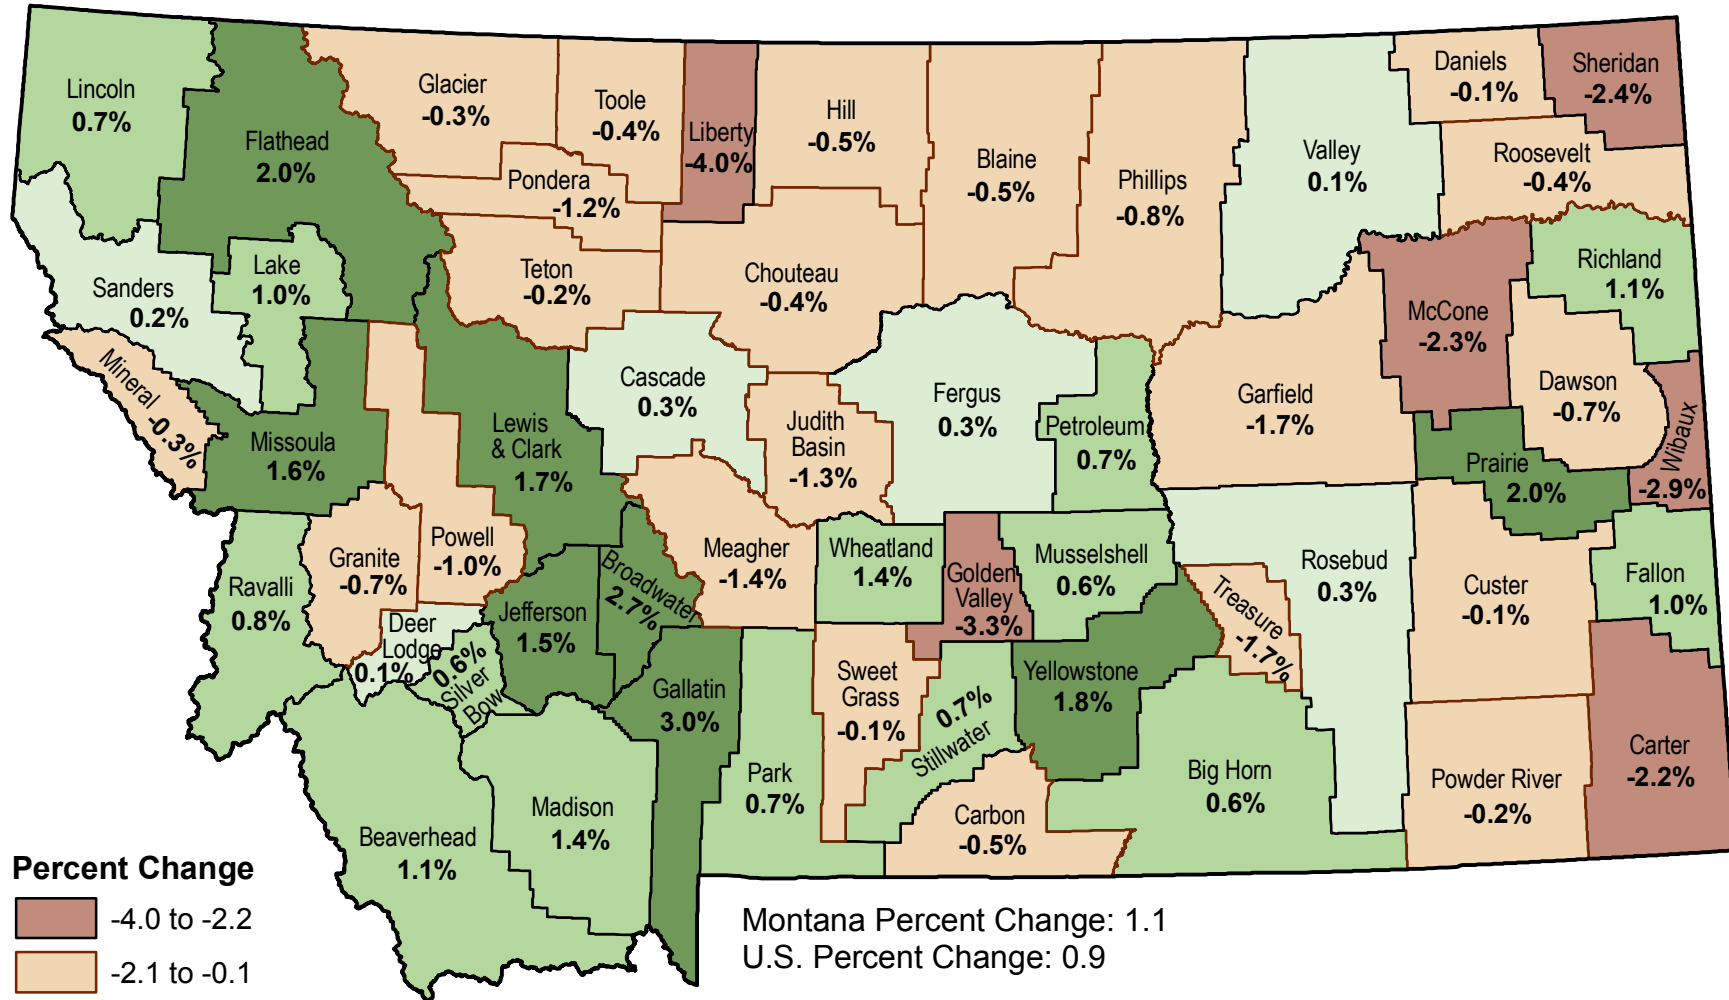

Montana County Population Change Percent Change Between 2007 and 2008 Estimates

Map by:
 Census & Economic Information Center
 Montana Department of Commerce
 301 S. Park Ave, Helena, MT 59601
 406-841-2740 email:ceic@mt.gov
<http://ceic.mt.gov>