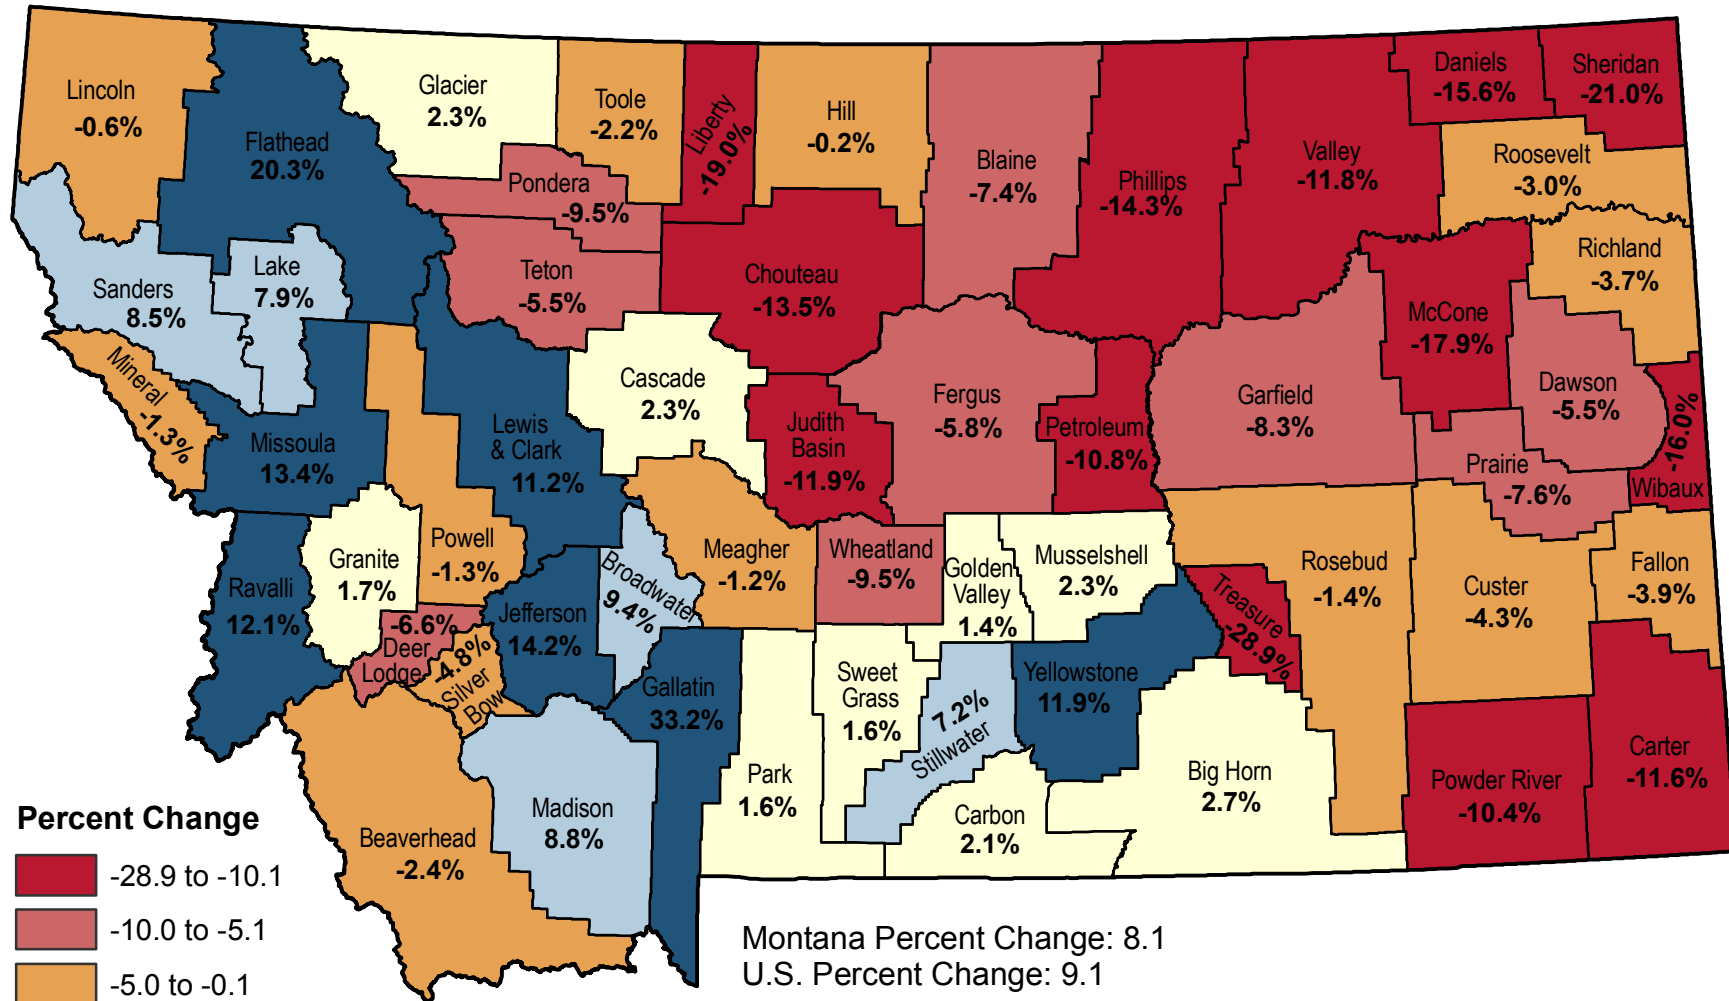

Montana County Population Change

Percent Change Between Census 2000 and 2009 Estimates

Map by:
 Census & Economic Information Center
 Montana Department of Commerce
 301 S. Park Ave, Helena, MT 59601
 406-841-2740 email:ceic@mt.gov
 http://ceic.mt.gov

Source: Population Division, U.S. Census Bureau, 2000 to July 1, 2009 (CO-EST2009-02-30), Released, March 2010