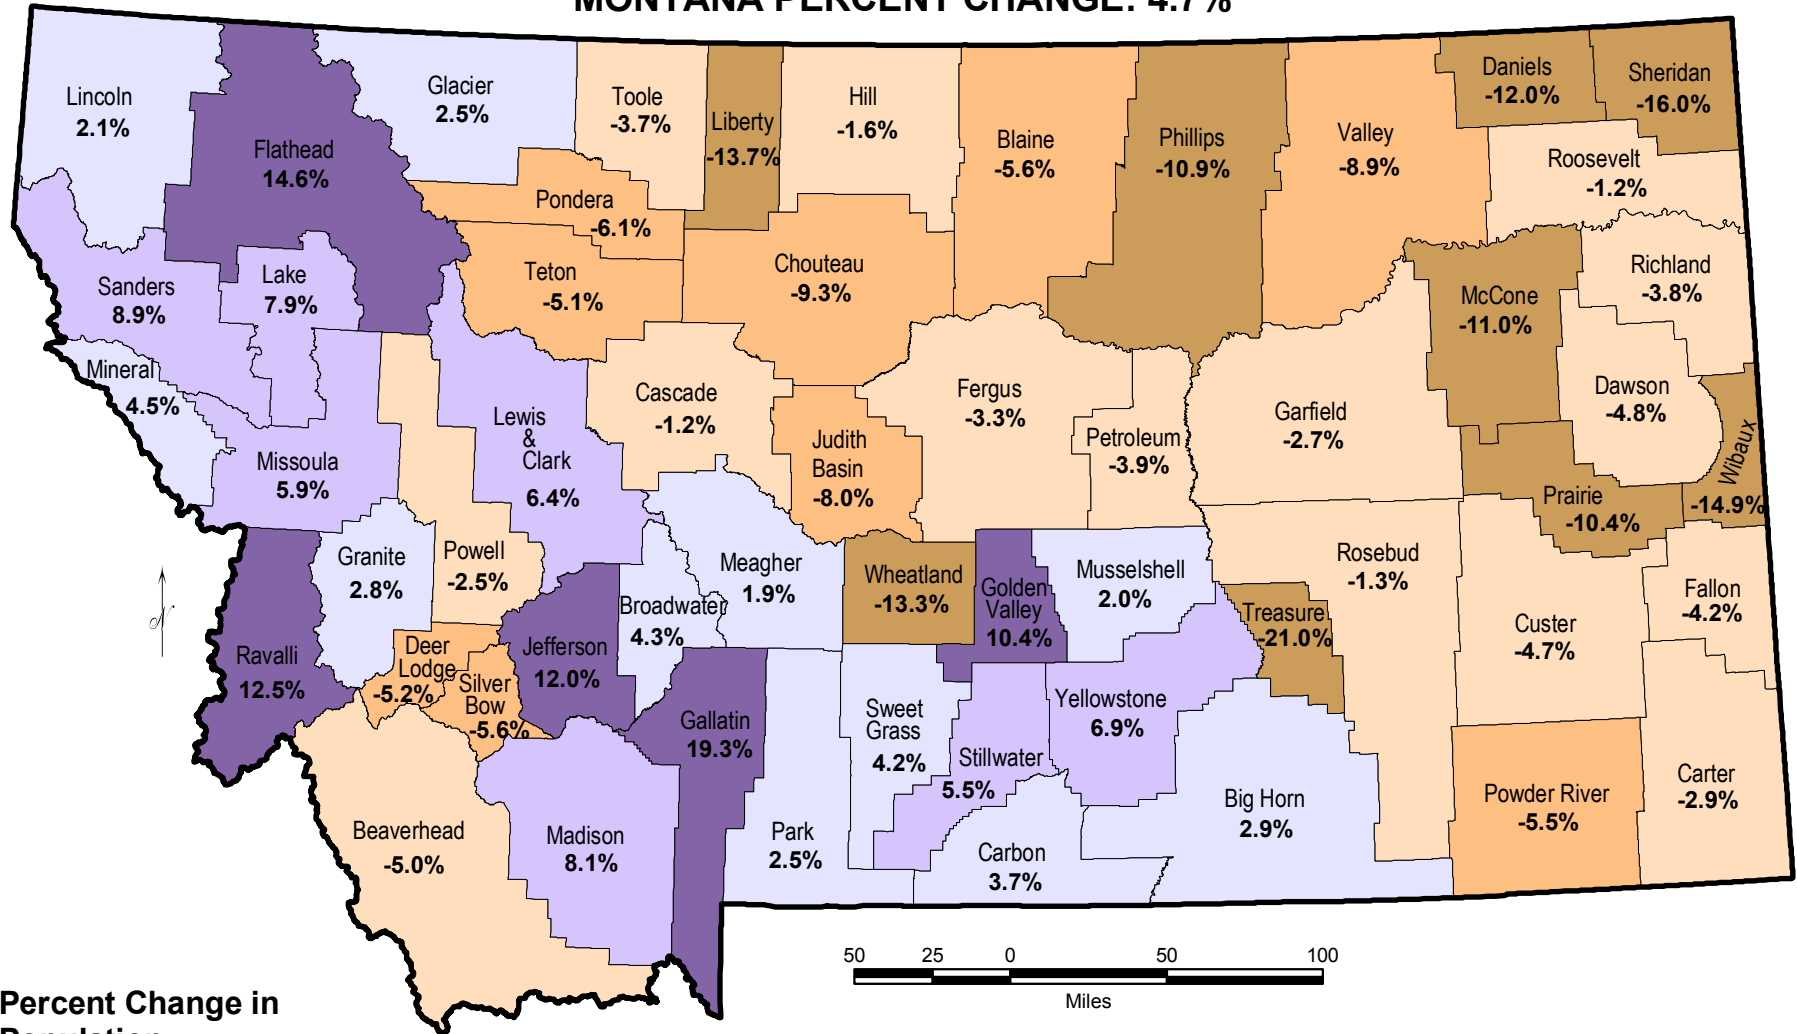

MONTANA COUNTY POPULATION

Percent Change Between 2000 Census and 2006 Estimates

MONTANA PERCENT CHANGE: 4.7%

Percent Change in Population

Map by:
 Census & Economic Information Center
 Montana Department of Commerce
 301 S. Park Ave, Helena, MT 59620-0505
 406-841-2740 ceic@mt.gov
<http://ceic.mt.gov>

March 2007 - county_pop_percchg06.mxd