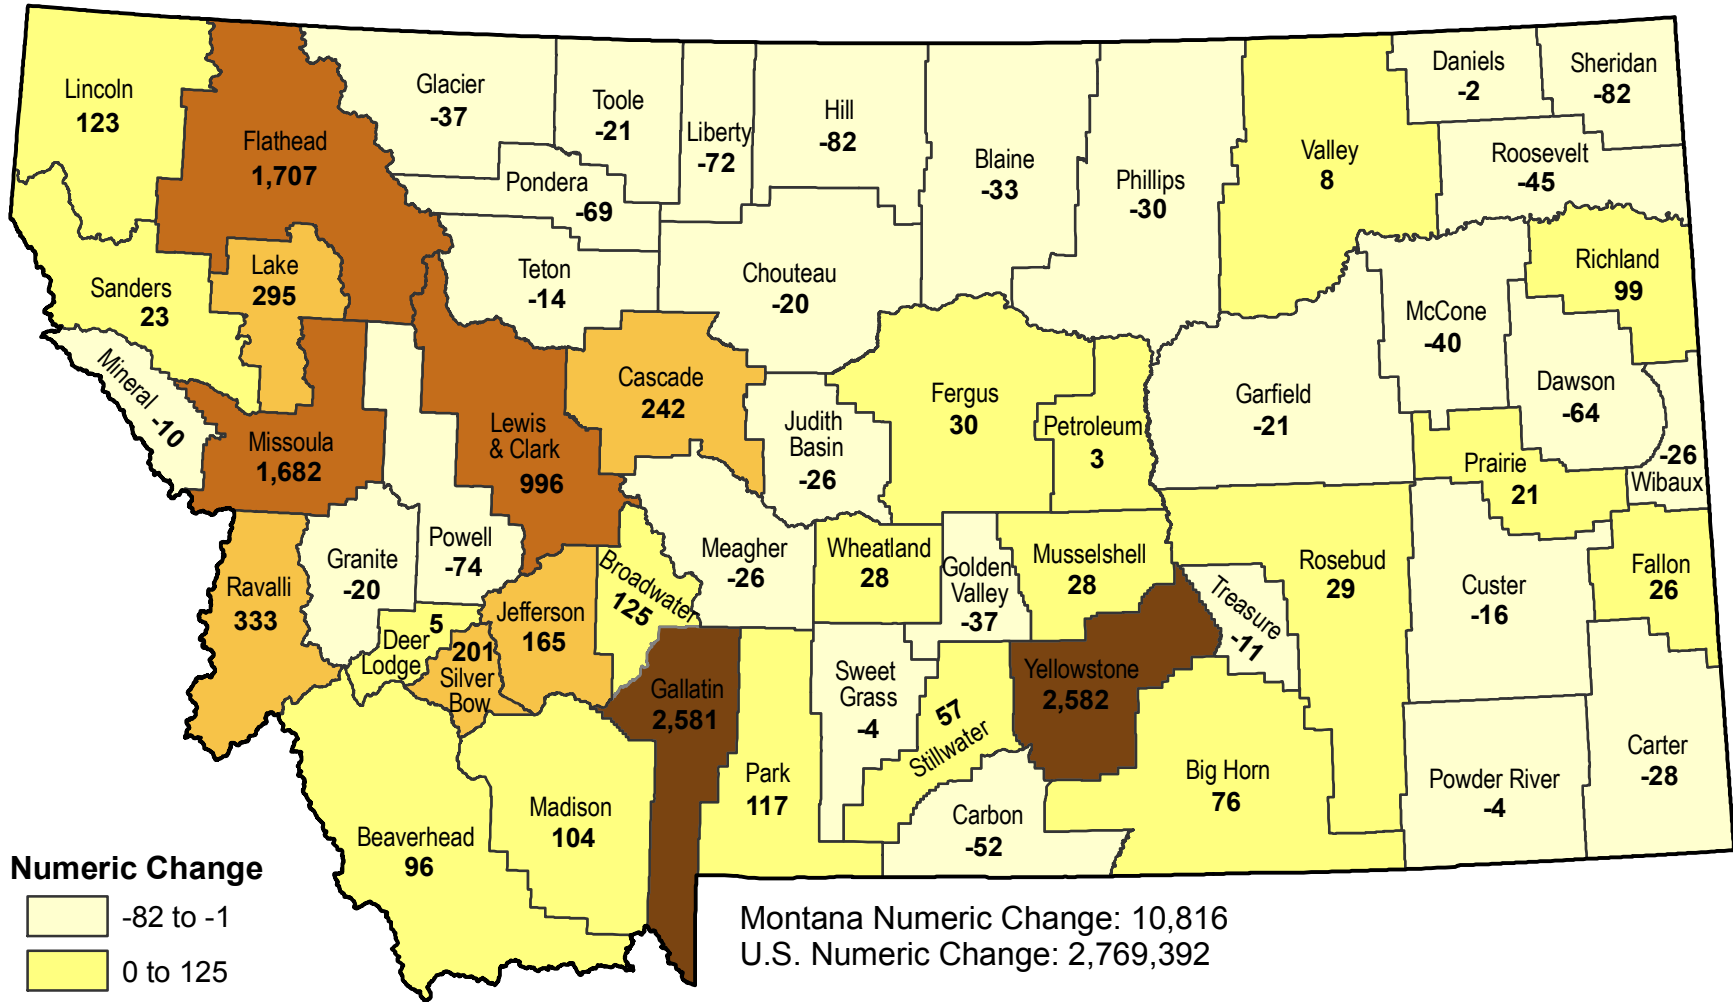

# Montana County Population Change Numeric Change Between 2007 and 2008 Estimates

Map by:  
 Census & Economic Information Center  
 Montana Department of Commerce  
 301 S. Park Ave, Helena, MT 59601  
 406-841-2740 email:ceic@mt.gov  
<http://ceic.mt.gov>

Source: Population Division, U.S. Census Bureau, CO-EST2008-03-30, Released, March 19, 2009