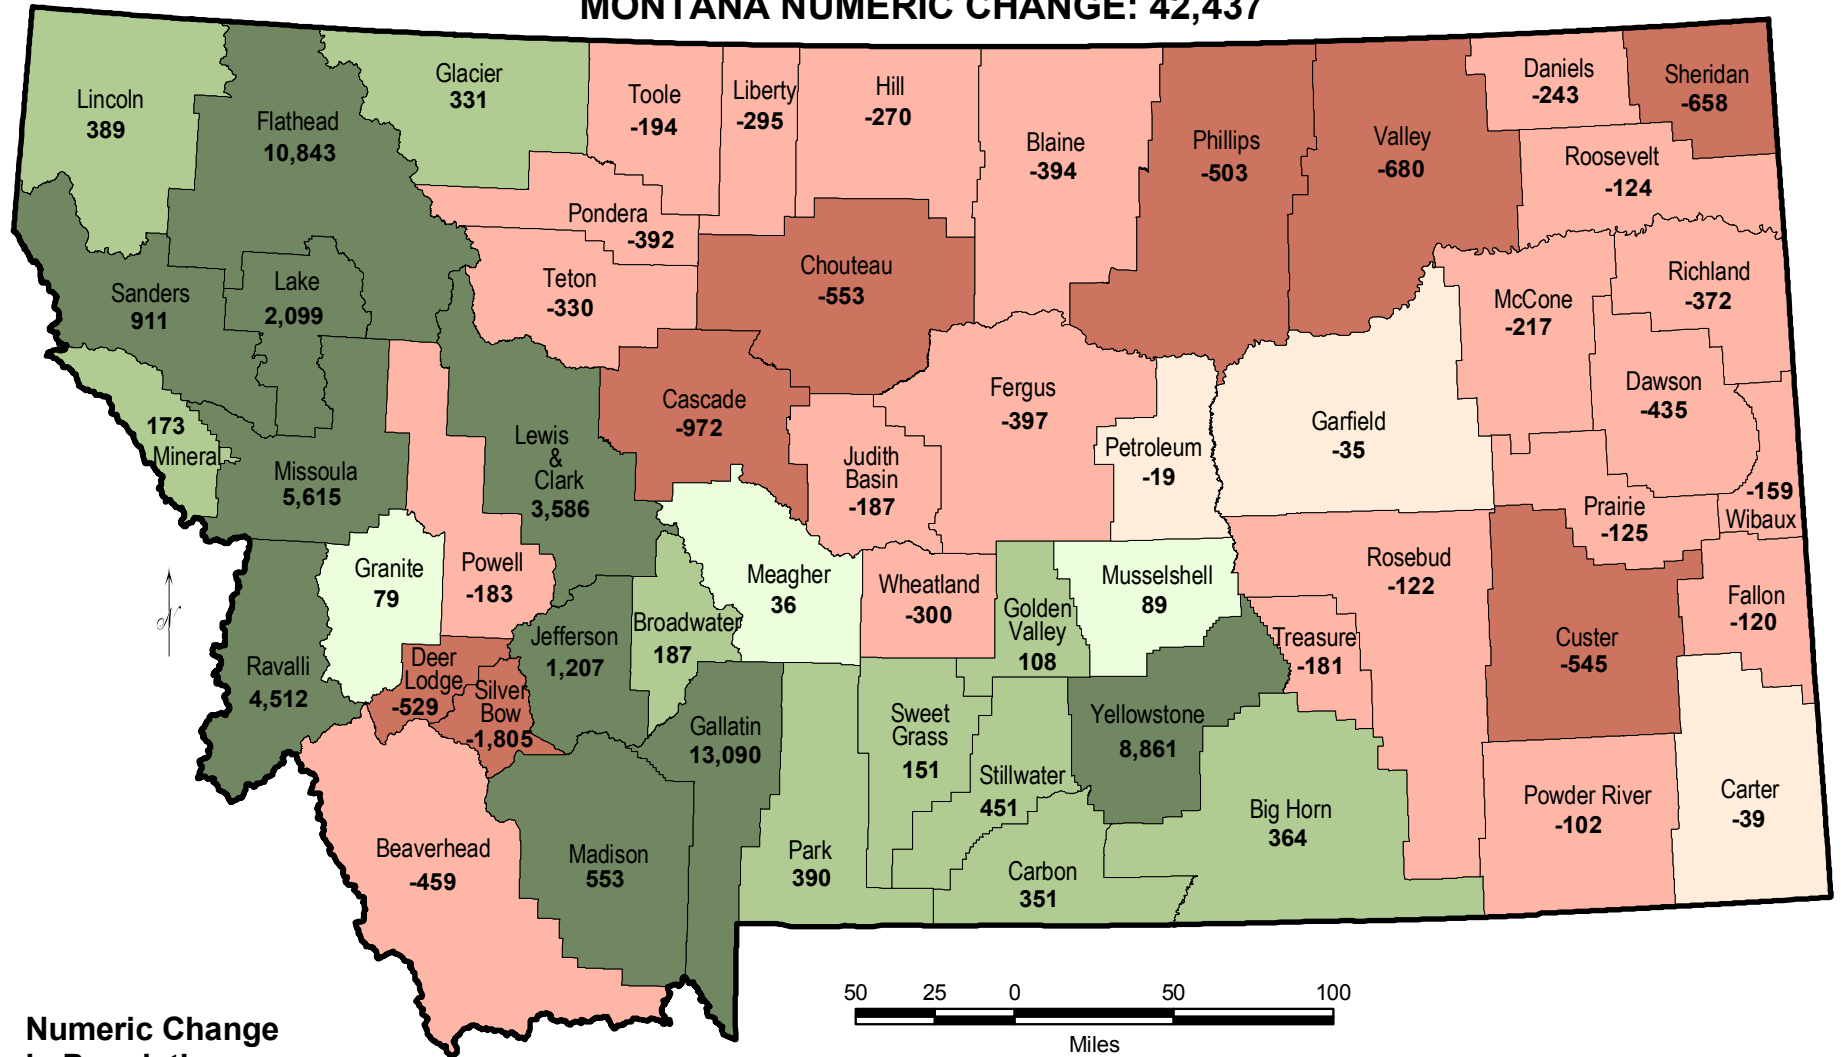

# MONTANA COUNTY POPULATION

## Total Numeric Change Between 2000 Census and 2006 Estimates

### MONTANA NUMERIC CHANGE: 42,437