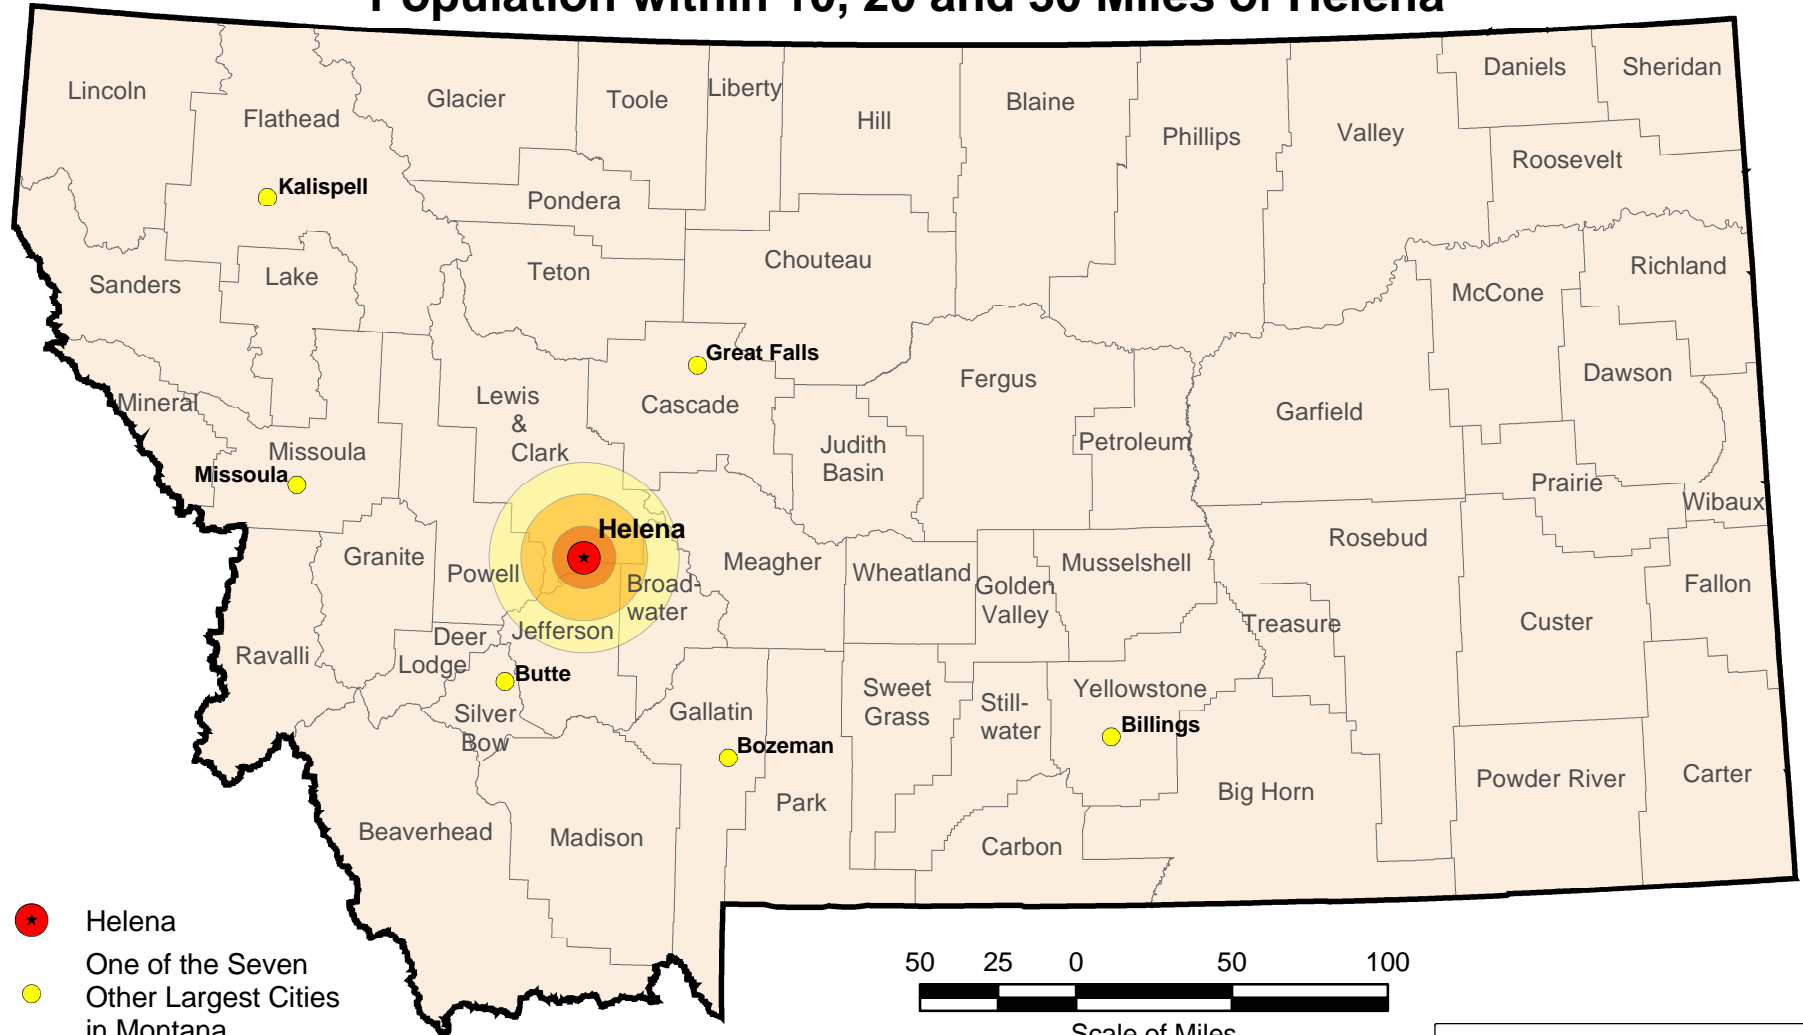

# CENSUS 2000: MONTANA

## Population within 10, 20 and 30 Miles of Helena

- Helena
- One of the Seven Other Largest Cities in Montana
- Population within 10 Miles of Helena: Min 50,477; Max 54,343
- Population within 20 Miles of Helena: Min 57,695; Max 58,369
- Population within 30 Miles of Helena: Min 61,131; Max 61,567

Created by:  
 Census & Economic Information Center  
 Montana Department of Commerce  
 301 S. Park Ave, Helena MT 59620-0505  
 Phone: 406-841-2740, Email: ceic@mt.gov  
 Web: <http://ceic.mt.gov>

Source: U.S. Census Bureau, Census 2000, Census Block Population. There are two figures because of the way the Census Bureau collects data - the number of people that live in each Census Block in the state is known, but if a Census Block is partly inside and partly outside of the 10- (20- or 30-) mile circle, there is no way to know how many of the people in that Block are inside the circle. The "Minimum" figure is the people in Blocks completely inside the circle, the "Maximum" figure adds in the people in Blocks that touch the circle.  
 July 2005, HelenaRadII.mxd