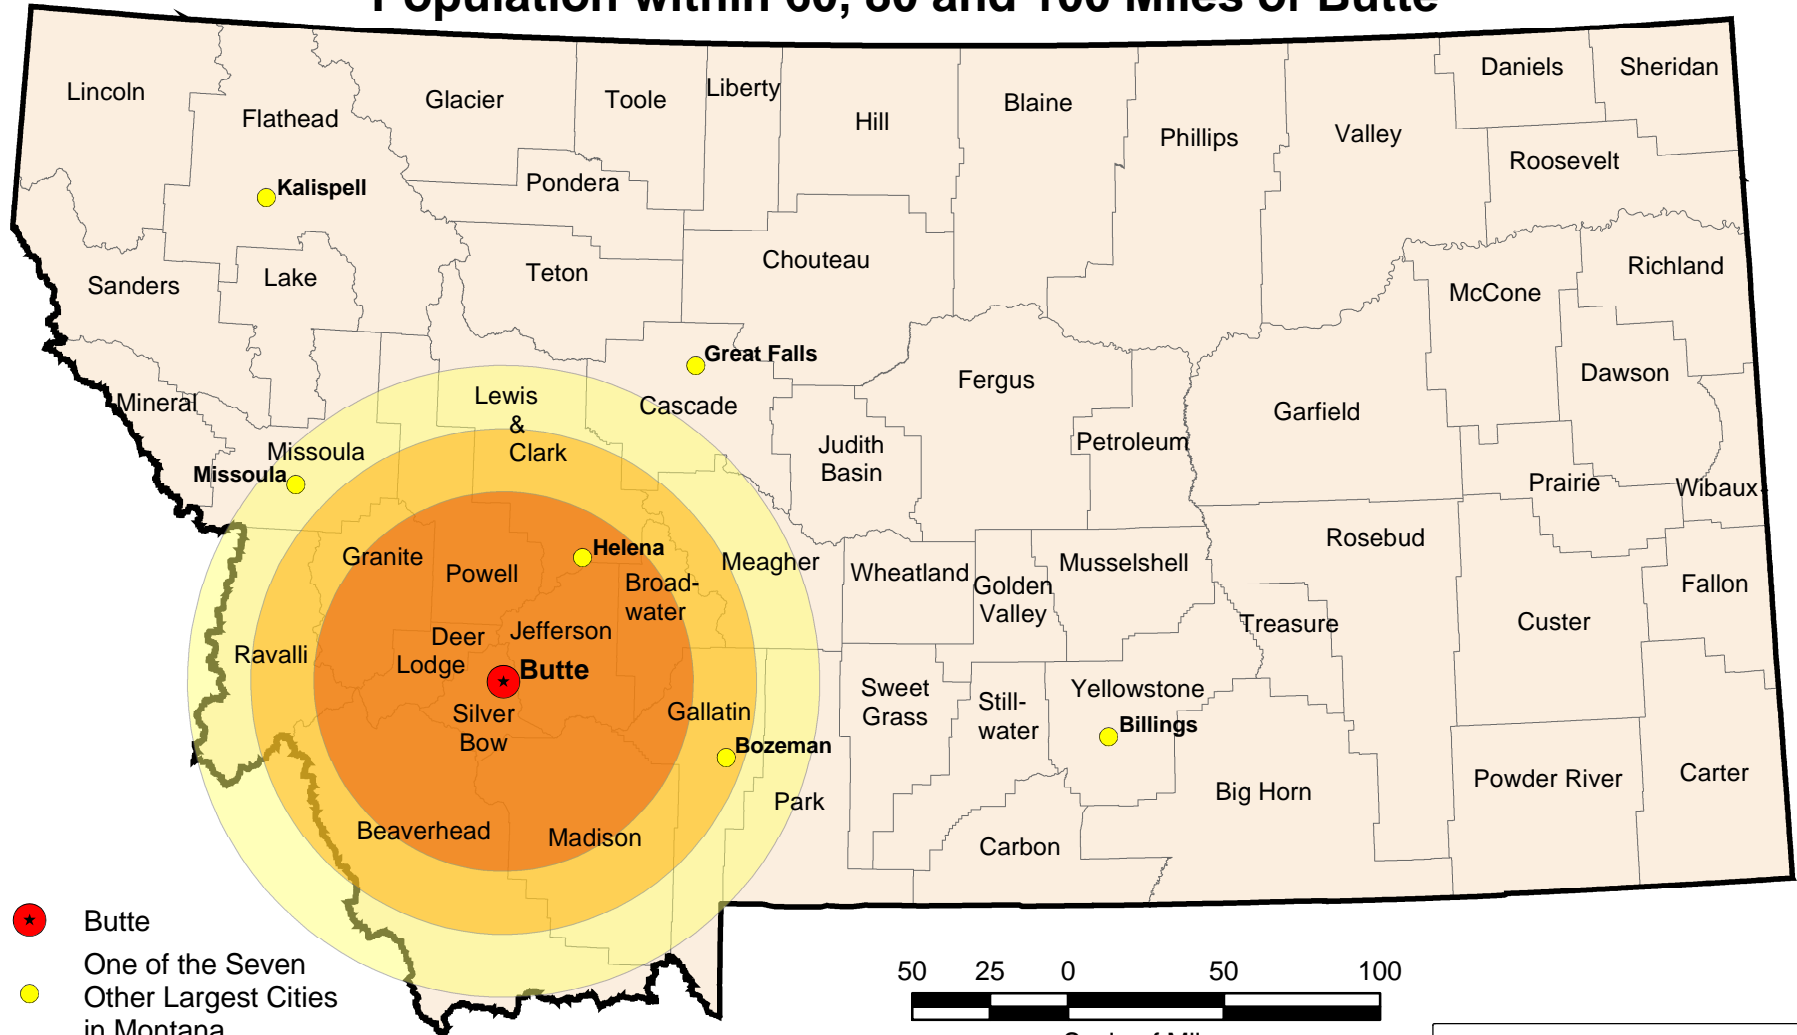

# CENSUS 2000: MONTANA

## Population within 60, 80 and 100 Miles of Butte

- ★ Butte
- One of the Seven Other Largest Cities in Montana
- Population within 60 Miles of Butte: Min 137,310; Max 139,765
- Population within 80 Miles of Butte, Min 217,109; Max 224,967
- Population within 100 Miles of Butte: Min 344,727; Max 347,599

Source: U.S. Census Bureau, Census 2000, Census Block Population. There are two figures because of the way the Census Bureau collects data - the number of people that live in each Census Block in the state is known, but if a Census Block is partly inside and partly outside of the 60- (80- or 100-) mile circle, there is no way to know how many of the people in that Block are inside the circle. The "Minimum" figure is the people in Blocks completely inside the circle, the "Maximum" figure adds in the people in Blocks that touch the circle. These figures do not include areas in Idaho.  
 November 2004, ButteRadii.mxd