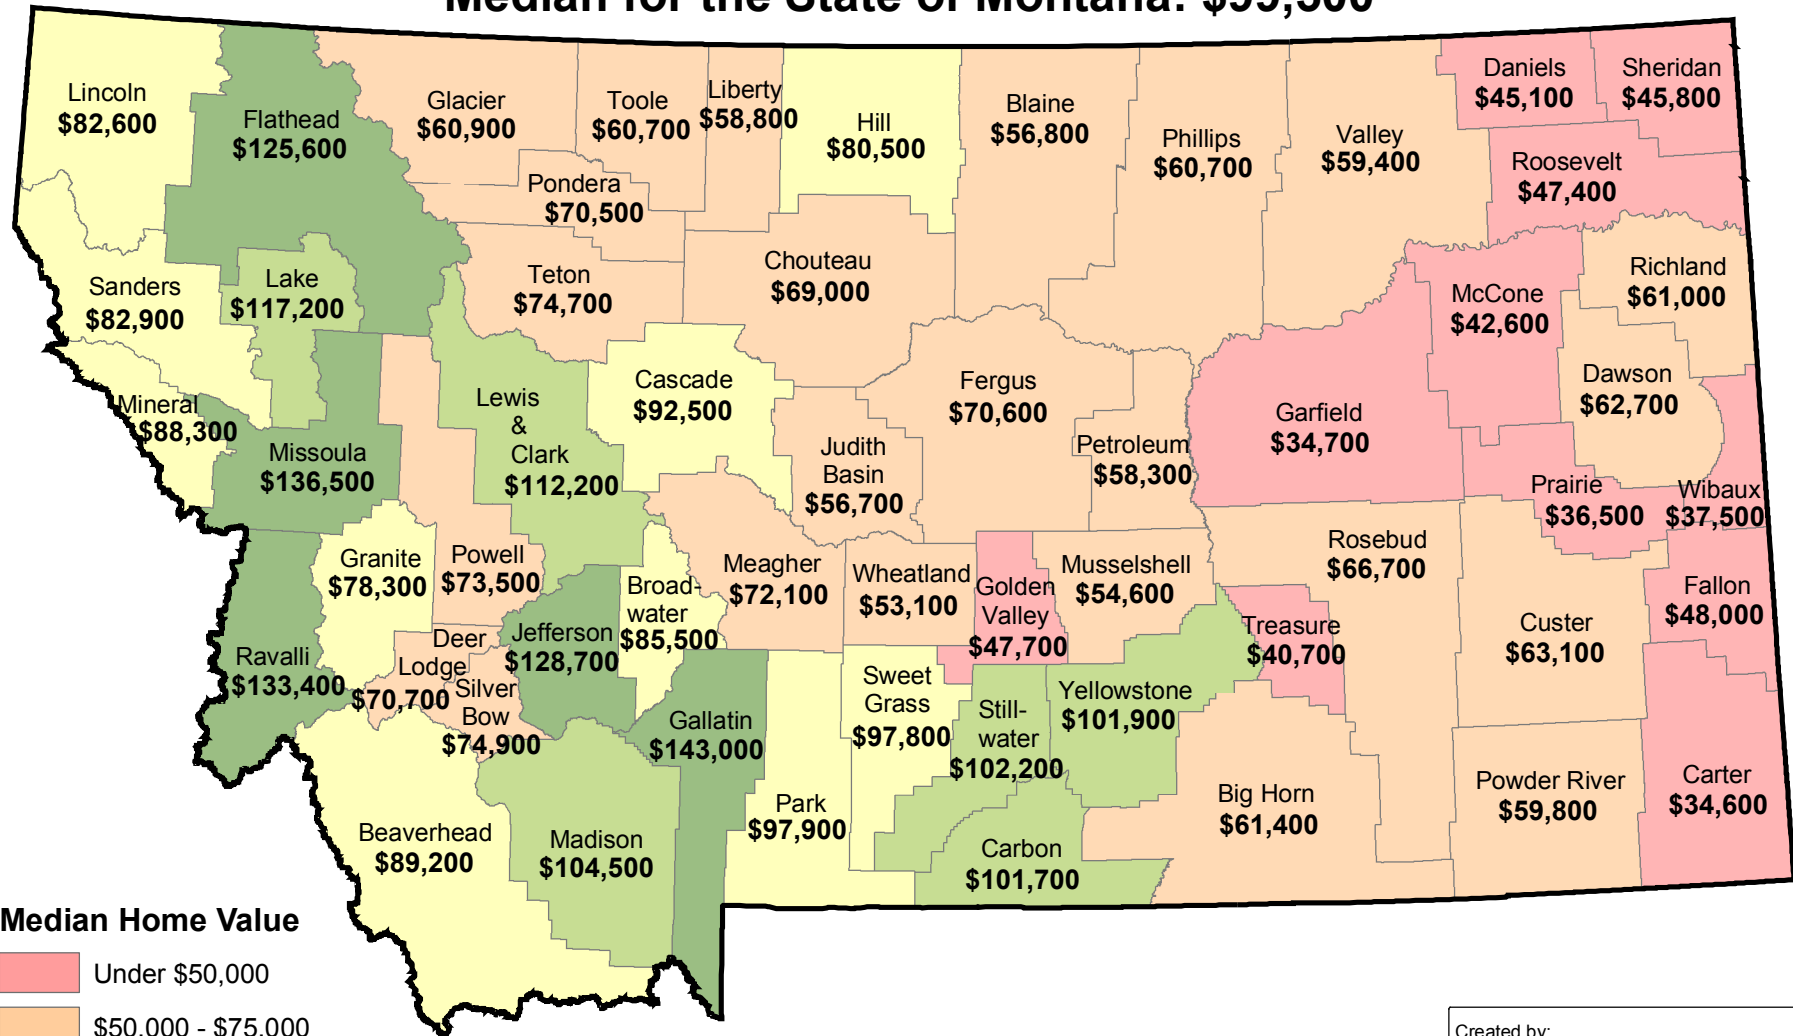

# CENSUS 2000: MONTANA

## Median Home Value

### Median for the State of Montana: \$99,500

#### Median Home Value

- Under \$50,000
- \$50,000 - \$75,000
- \$75,001 - \$100,000
- \$100,001 - \$125,000
- More than \$125,000

50 25 0 50 100

Scale of Miles

Created by:  
 Census & Economic Information Center  
 Montana Department of Commerce  
 301 S. Park Ave, Helena MT 59620-0505  
 Phone: 406-841-2740, Email: ceic@mt.gov  
 Internet: <http://ceic.mt.gov>