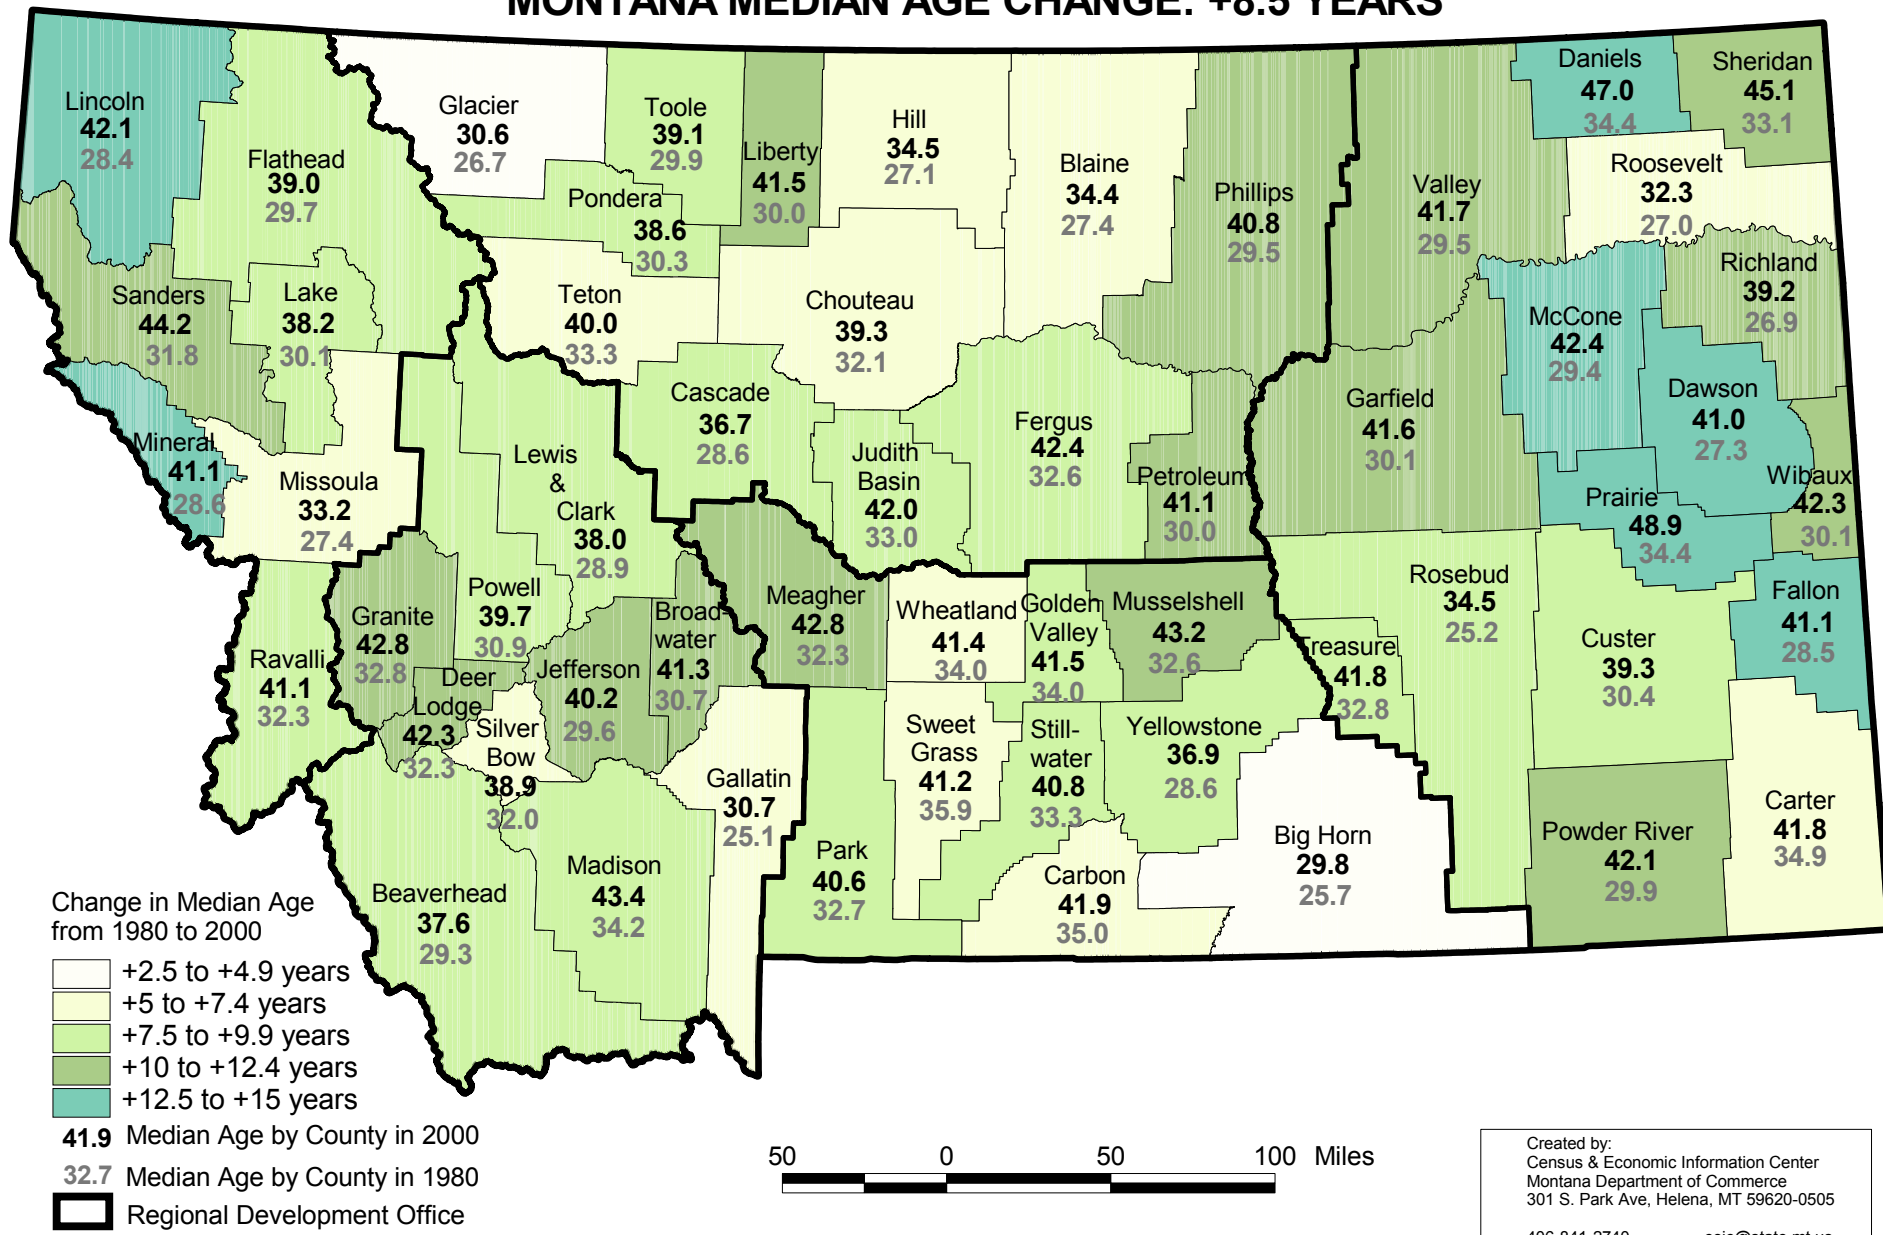

MONTANA MEDIAN AGE

Change in Median Age 1980 - 2000

MONTANA MEDIAN AGE CHANGE: +8.5 YEARS

Source: U.S. Bureau of the Census, Decennial Censuses of Population: 1980 and 2000.

October 25, 2002 pop_1980_2000.apr