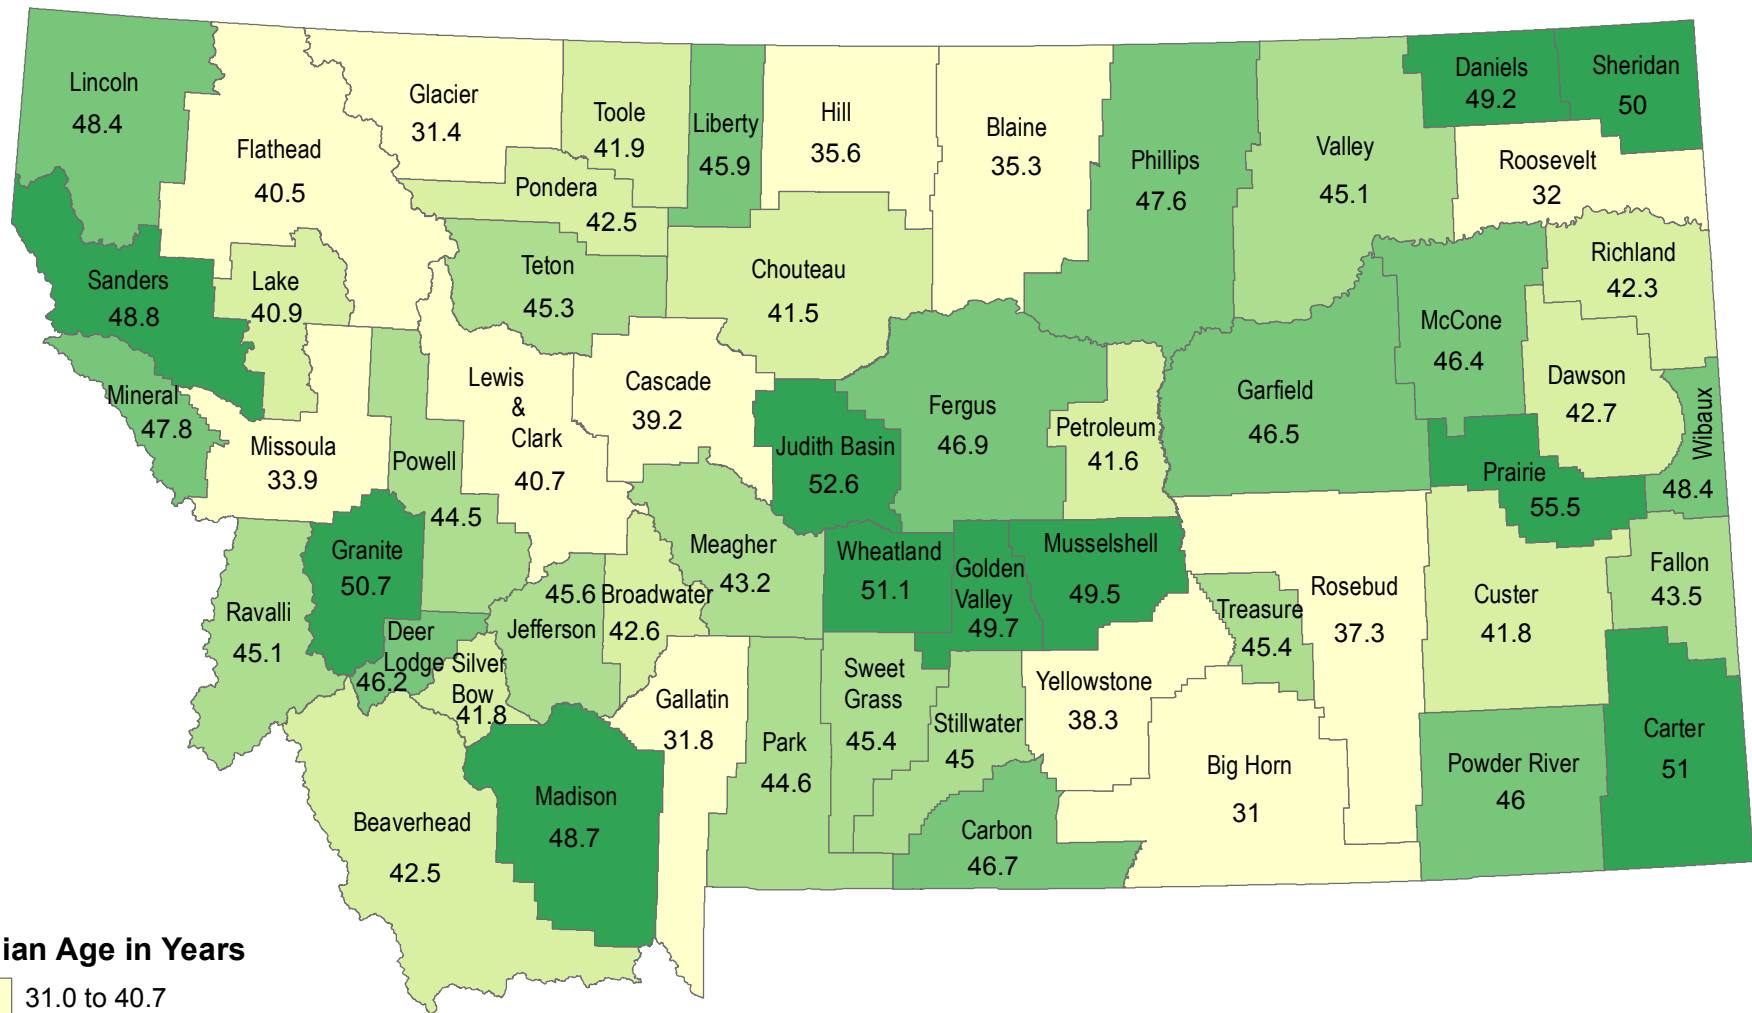

Median Age in Montana

2006 - 2010 Estimations

Median Age in Years

Montana Median Age: 39.7
 Montana Male Median Age: 38.6
 Montana Female Median Age: 40.9

U.S Median Age: 36.9
 U.S Male Median Age: 35.6
 U.S Female Median Age: 38.1