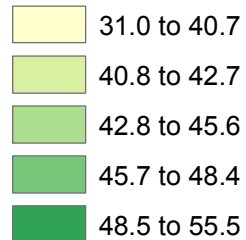

Median Age in Montana

2006 - 2010 Estimations

Median Age in Years

Montana Median Age: 39.7
 Montana Male Median Age: 38.6
 Montana Female Median Age: 40.9

U.S Median Age: 36.9
 U.S Male Median Age: 35.6
 U.S Female Median Age: 38.1