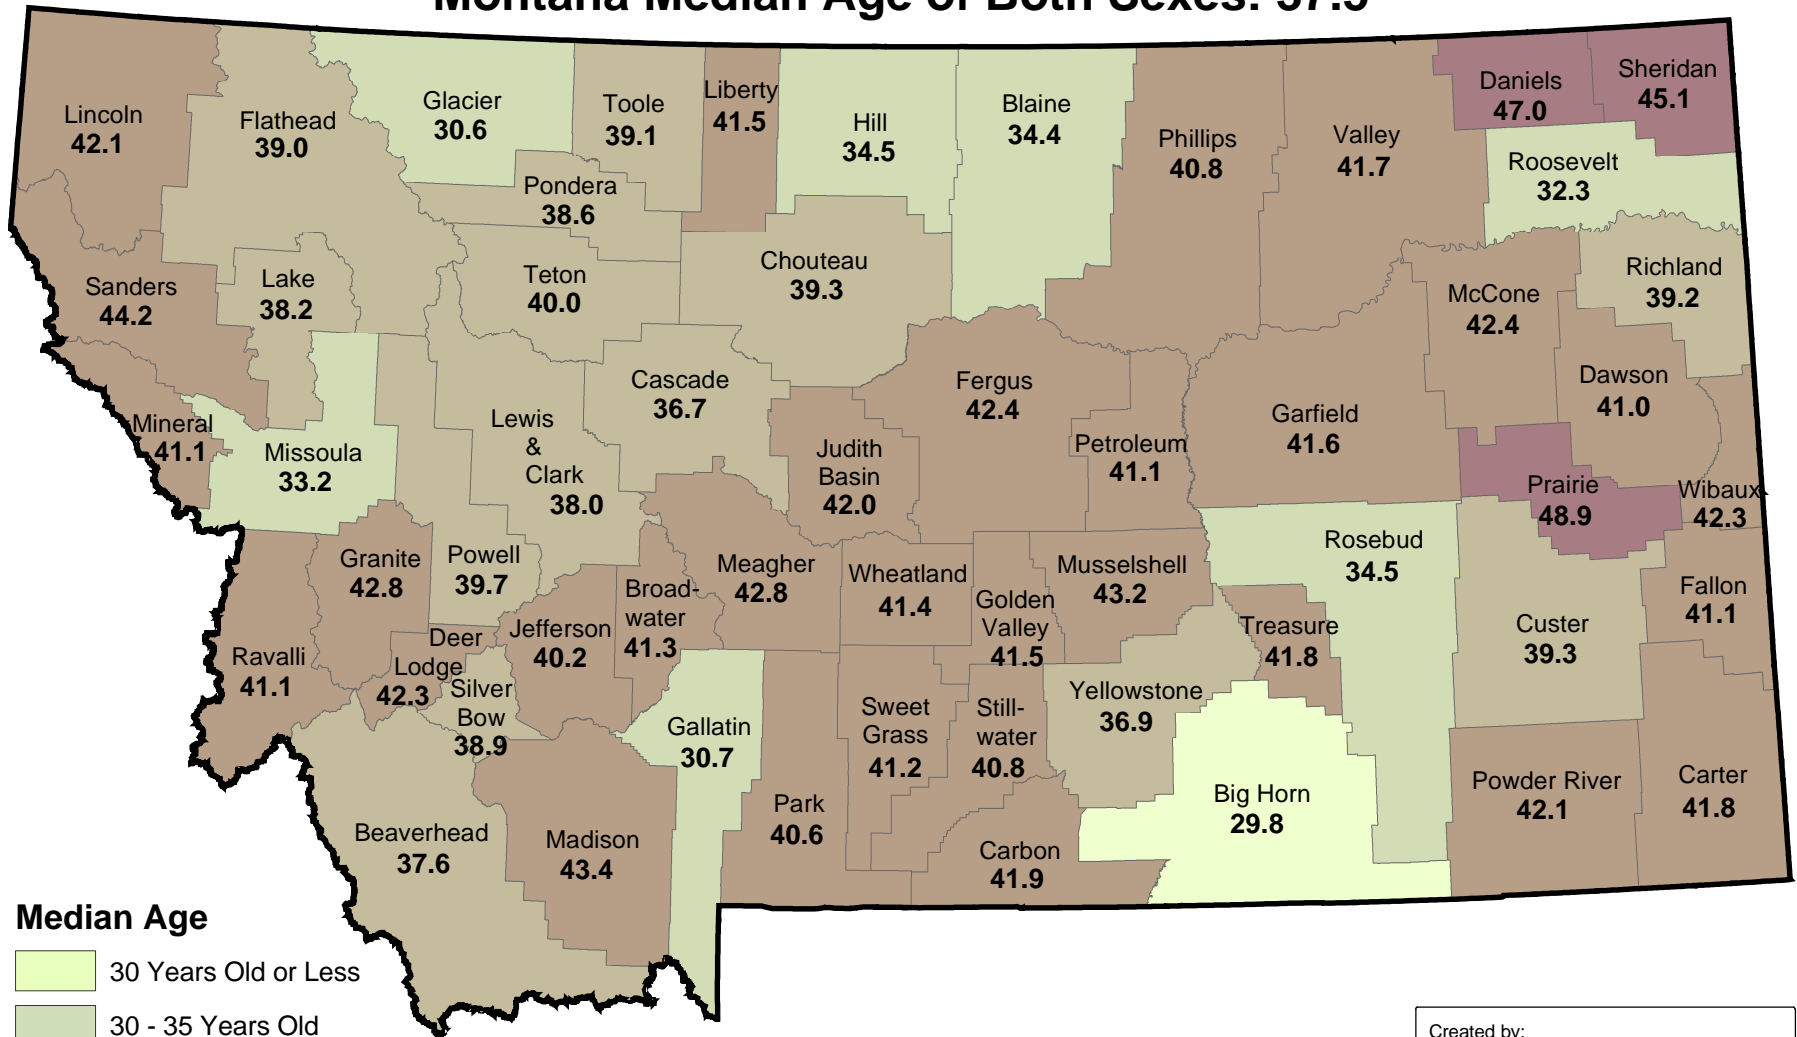

# CENSUS 2000: MONTANA

## Median Age of Both Sexes

### Montana Median Age of Both Sexes: 37.5

#### Median Age

- 30 Years Old or Less
- 30 - 35 Years Old
- 35.1 - 40 Years Old
- 40.1 - 45 Years Old
- More than 45 Years Old

Created by:  
 Census & Economic Information Center  
 Montana Department of Commerce  
 301 S. Park Ave, Helena MT 59620-0505  
 406-841-2740      ceic@state.mt.us  
<http://ceic.commerce.state.mt.us>