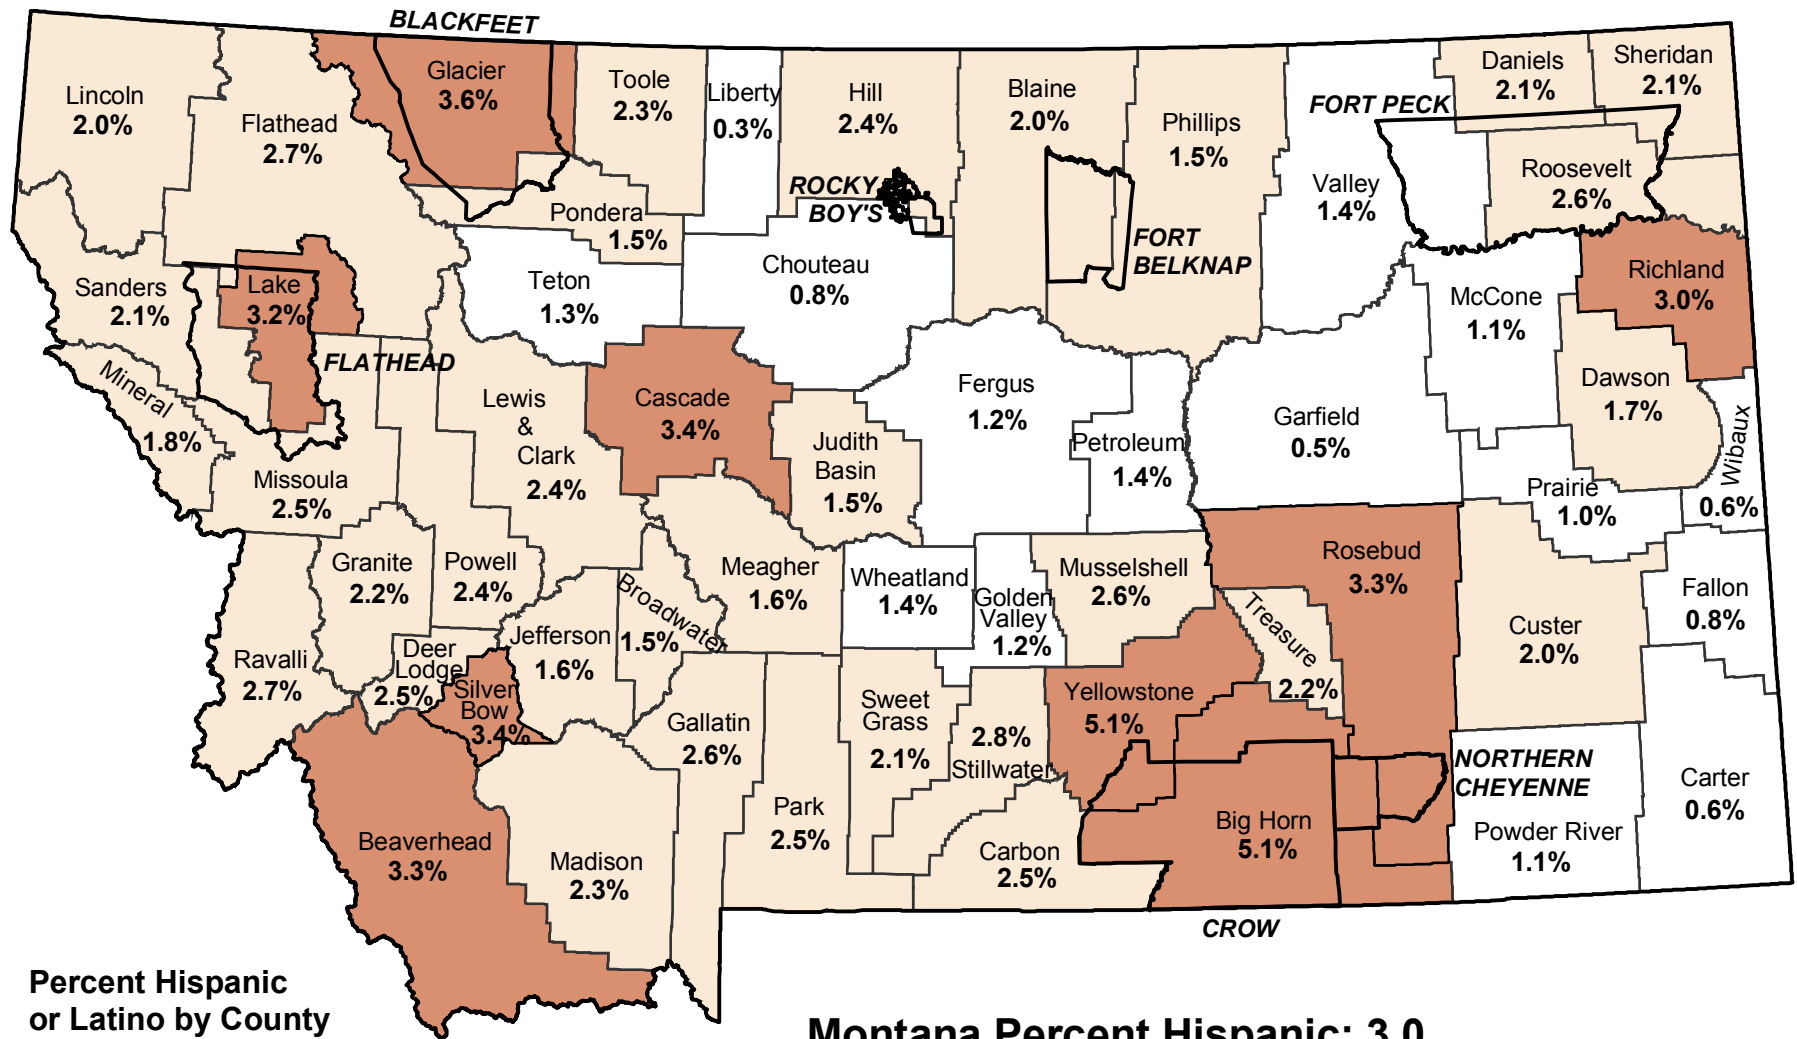

# Percent Hispanic or Latino by County Montana - 2008

Percent Hispanic or Latino by County

Montana Percent Hispanic: 3.0

Map by: Census & Economic Information Center  
Montana Department of Commerce